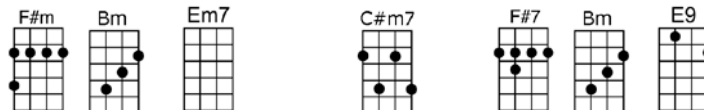

There I go, I just fall in love a-gain and when I do