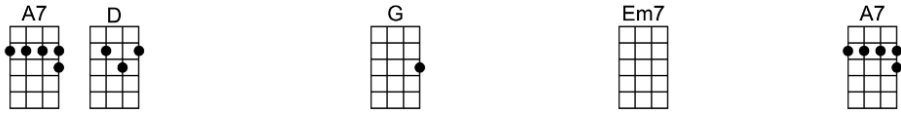

p.2. I Feel the Earth

Ooh, darlin', when you're near me, and you tenderly call my name