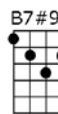

That to hold you near makes rainbows appear, and life is just one long kiss

With the moon shining down, and the stars kinda frown,

And say, golly, just look what we miss

I feel so smoochie, when the night is cool, it's always warm here with you

I feel so smoochie, when a seat for one becomes a love seat for two

Then I'll know my career starts and ends right here, right in your loving arms

Smoochie little girl you,

smoochie old character me

Smoochie little girl you,

Em7 A7 DMA7 F#m7 B7
Then I'll know my career starts and ends right here, right in your loving arms

Em7 F#m7b5 B7 Em7 A7 DMA7 B7#9
Smoochie little girl you, smoochie old character me

Em7 F#m7b5 B7 Em7 A7 DMA7 C#MA7 DMA7 DMA9
Smoochie little girl you, smoochie.....old...character me