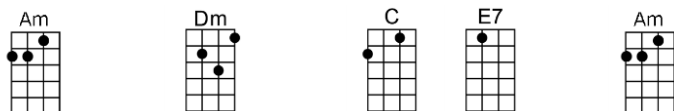

SING A

HUSH-A-BYE_(BAR)

3/4 123 123

Intro: First line

Hush-a-bye, don't you cry, go to sleepy, little baby.

When you wake you shall have all the pretty little horses.

Dapples and greys, pintos and bays, all the pretty little horses.

Way down yonder, in the meadow, poor little baby cryin, "mama"

Birds and the butterflies flutter 'round his eyes, poor little baby cryin' "mama"

Hush-a-bye, don't you cry, go to sleepy, little baby.

When you wake you shall have all the pretty little horses.

Dapples and greys, pintos and bays, all the pretty little horses.

Hush-a-bye, don't you cry, go to sleepy, little baby.

HUSH-A-BYE

3/4 123 123

Intro: First line

Am Dm C E7 Am
Hush-a-bye, don't you cry, go to sleepy, little baby.

Am C G Dm C E7 Am
When you wake you shall have all the pretty little horses.

C Am Em E7 Am
Dapples and greys, pintos and bays, all the pretty little horses.

Am C G Dm C E7 Am
Way down yonder, in the meadow, poor little baby cryin, "mama"