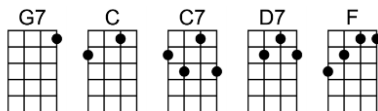

SING C

HALF AS MUCH (BAR)-Curley Williams

4/4 1234 12 (without intro)

Intro: G7 C (2 measures each)

C

If you love me half as much as I love you

G7

You wouldn't worry me half as much as you do

C

C7

F

You're nice to me when there's no one else a-round

D7

G7

You only build me up to let me down

C

If you missed me half as much as I miss you

G7

You wouldn't stay away half as much as you do

C

C7

F

I know that I would never be this blue

G7

G7

You wouldn't stay away half as much as you do

C

C7

F

I know that I would never be this blue

G7

C G7 C