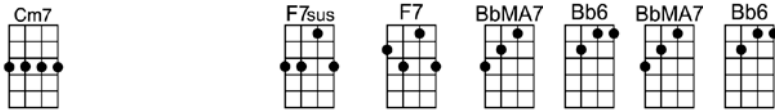

I was unwise with eyes un-able to see.