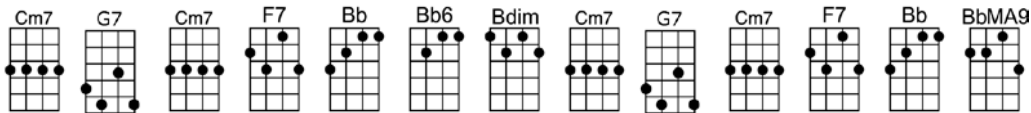

SING B

FALLING IN LOVE WITH LOVE (waltz)

3/4 123 123

Intro: |  |  |  |  |  |  |

Falling in love with love is falling for make-believe;

Falling in love with love is playing the fool.

Caring too much is such a juvenile fancy;

But love fell out with me.

I fell in love with love one night when the moon was full,

I was unwise with eyes un-able to see.

I fell in love with love, with love ever-lasting,

But love fell out with me, yes, love fell out with me!

FALLING IN LOVE WITH LOVE_(waltz)

3/4 123 123

Intro: Bm7 F#7 Bm7 E7 A E7

A AMA7 A6 AMA7 Bm7 E7
Falling in love with love is falling for make-be-lieve;

Bm7 E7sus E7 AMA7 A6 AMA7 A6
Falling in love with love is playing the fool.

Bm7 E7sus E7 AMA7 A6 AMA7 A6
I was unwise with eyes un-able to see.

AMA7 A6 G#m7 C#7
I fell in love with love, with love ever-lasting,

Bm7 F#7 Bm7 E7 A F7
But love fell out with me.

Bb BbMA7 Bb6 BbMA7 Cm7 F7
I fell in love with love one night when the moon was full,