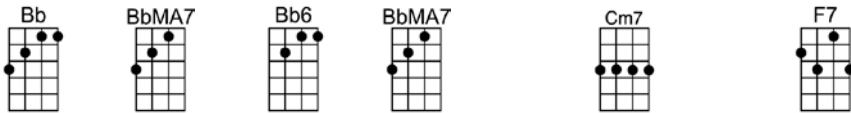

SING B

FALLING IN LOVE WITH LOVE (waltz)

3/4 123 123

Intro: |  |  |  |  |  |  |

Falling in love with love is falling for make-believe;

Falling in love with love is playing the fool.

Caring too much is such a juvenile fancy;

But love fell out with me.

I fell in love with love one night when the moon was full,

I was unwise with eyes un-able to see.

I fell in love with love, with love ever-lasting,

But love fell out with me, yes, love fell out with me!

FALLING IN LOVE WITH LOVE_(waltz)

3/4 123 123

Intro: Bm7 F#7 Bm7 E7 A E7

A AMA7 A6 AMA7 Bm7 E7
Falling in love with love is falling for make-be-lieve;

Bm7 E7sus E7 AMA7 A6 AMA7 A6
Falling in love with love is playing the fool.

Bm7 E7sus E7 AMA7 A6 AMA7 A6
I was unwise with eyes un-able to see.

AMA7 A6 G#m7 C#7
I fell in love with love, with love ever-lasting,

Bm7 F#7 Bm7 E7 A F7
But love fell out with me.

Bb BbMA7 Bb6 BbMA7 Cm7 F7
I fell in love with love one night when the moon was full,