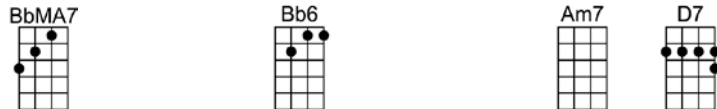

SING B

FALLING IN LOVE WITH LOVE (waltz)

3/4 123 123

Intro: |  |  |  |  |  |  |

Falling in love with love is falling for make-believe;

Falling in love with love is playing the fool.

Caring too much is such a juvenile fancy;

But love fell out with me.

I fell in love with love one night when the moon was full,

I was unwise with eyes un-able to see.

I fell in love with love, with love ever-lasting,

But love fell out with me, yes, love fell out with me!

FALLING IN LOVE WITH LOVE_(waltz)

3/4 123 123

Intro: Bm7 F#7 Bm7 E7 A E7

A AMA7 A6 AMA7 Bm7 E7
Falling in love with love is falling for make-be-lieve;

Bm7 E7sus E7 AMA7 A6 AMA7 A6
Falling in love with love is playing the fool.

Bm7 E7sus E7 AMA7 A6 AMA7 A6
I was unwise with eyes un-able to see.

AMA7 A6 G#m7 C#7
I fell in love with love, with love ever-lasting,

Bm7 F#7 Bm7 E7 A F7
But love fell out with me.

Bb BbMA7 Bb6 BbMA7 Cm7 F7
I fell in love with love one night when the moon was full,