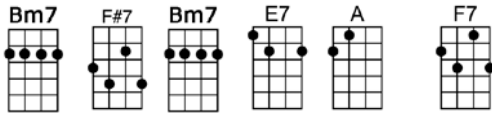

SING B

FALLING IN LOVE WITH LOVE (waltz)

3/4 123 123

Intro: |  |  |  |  |  |  |

Falling in love with love is falling for make-believe;

Falling in love with love is playing the fool.

Caring too much is such a juvenile fancy;

Learning to trust is just for children in school.

I fell in love with love one night when the moon was full,

I was unwise with eyes un-able to see.

p.2. Falling In Love With Love

I fell in love with love, with love ever-lasting,

FALLING IN LOVE WITH LOVE_(waltz)

3/4 123 123

Intro: Bm7 F#7 Bm7 E7 A E7

A AMA7 A6 AMA7 Bm7 E7
Falling in love with love is falling for make-be-lieve;

Bm7 E7sus E7 AMA7 A6 AMA7 A6
Falling in love with love is playing the fool.

Bm7 E7sus E7 AMA7 A6 AMA7 A6
I was unwise with eyes un-able to see.

AMA7 A6 G#m7 C#7
I fell in love with love, with love ever-lasting,

Bm7 F#7 Bm7 E7 A F7
But love fell out with me.

Bb BbMA7 Bb6 BbMA7 Cm7 F7
I fell in love with love one night when the moon was full,