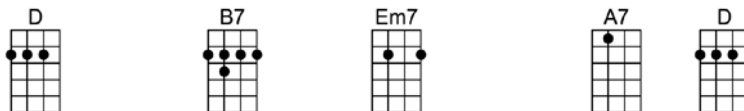

But girl, it isn't true, each day with you, I fall in love a-gain

Every day with you girl is sweeter than the day be-fore

Every day I love you more and more, more and more and more

And when I go to sleep at night-time, to-morrow's what I'm praying for

B7 Em7 Gm6
And when I go to sleep at night-time, to-morrow's what I'm praying for

D B7 Em7 A7 D
'Cause every day with you girl, is sweeter than the day be-fore

Instrumental: GMA7 / Gm6 / D / D6 / GMA7 / F#m7 / E7 / A7 / Fm7 / Bb7 /

Eb EbMA7 Eb7 Ab
Every day with you girl is sweeter than the day be-fore

Abm Bb7 Eb Cm F7 Bb7
Every day I love you more and more, more and more and more

C7 Fm7 Abm6
And when I go to sleep at night-time, to-morrow's what I'm praying for