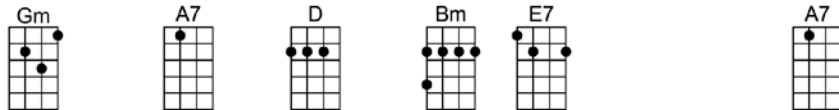

SING F#

EVERY DAY WITH YOU, GIRL

4/4 1...2...1234

Intro: /  /  /  / (X2)

Every day with you girl is sweeter than the day be-fore

Every day I love you more and more, more and more and more

They say that all good things must come to an end

But girl, it isn't true, each day with you, I fall in love a-gain

Every day with you girl is sweeter than the day be-fore

Every day I love you more and more, more and more and more

And when I go to sleep at night-time, to-morrow's what I'm praying for

B7 Em7 Gm6
And when I go to sleep at night-time, to-morrow's what I'm praying for

D B7 Em7 A7 D
'Cause every day with you girl, is sweeter than the day be-fore

Instrumental: GMA7 / Gm6 / D / D6 / GMA7 / F#m7 / E7 / A7 / Fm7 / Bb7 /

Eb EbMA7 Eb7 Ab
Every day with you girl is sweeter than the day be-fore

Abm Bb7 Eb Cm F7 Bb7
Every day I love you more and more, more and more and more

C7 Fm7 Abm6
And when I go to sleep at night-time, to-morrow's what I'm praying for