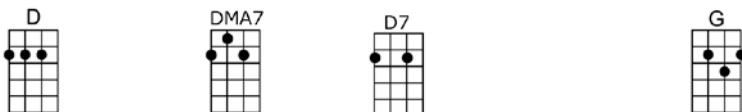

SING F#

EVERY DAY WITH YOU, GIRL

4/4 1...2...1234

Intro: /  /  /  / (X2)

Every day with you girl is sweeter than the day be-fore

Every day I love you more and more, more and more and more

They say that all good things must come to an end

But girl, it isn't true, each day with you, I fall in love a-gain

Every day with you girl is sweeter than the day be-fore

Every day I love you more and more, more and more and more

And when I go to sleep at night-time, to-morrow's what I'm praying for

B7 Em7 Gm6
And when I go to sleep at night-time, to-morrow's what I'm praying for

D B7 Em7 A7 D
'Cause every day with you girl, is sweeter than the day be-fore

Instrumental: GMA7 / Gm6 / D / D6 / GMA7 / F#m7 / E7 / A7 / Fm7 / Bb7 /

Eb EbMA7 Eb7 Ab
Every day with you girl is sweeter than the day be-fore

Abm Bb7 Eb Cm F7 Bb7
Every day I love you more and more, more and more and more

C7 Fm7 Abm6
And when I go to sleep at night-time, to-morrow's what I'm praying for