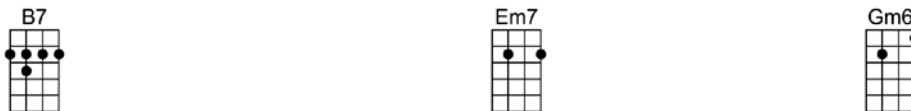

SING F#

EVERY DAY WITH YOU, GIRL

4/4 1...2...1234

Intro: /  /  /  / (X2)

Every day with you girl is sweeter than the day be-fore

Every day I love you more and more, more and more and more

They say that all good things must come to an end

But girl, it isn't true, each day with you, I fall in love a-gain

Every day with you girl is sweeter than the day be-fore

Every day I love you more and more, more and more and more

And when I go to sleep at night-time, to-morrow's what I'm praying for

B7 Em7 Gm6
And when I go to sleep at night-time, to-morrow's what I'm praying for

D B7 Em7 A7 D
'Cause every day with you girl, is sweeter than the day be-fore

Instrumental: GMA7 / Gm6 / D / D6 / GMA7 / F#m7 / E7 / A7 / Fm7 / Bb7 /

Eb EbMA7 Eb7 Ab
Every day with you girl is sweeter than the day be-fore

Abm Bb7 Eb Cm F7 Bb7
Every day I love you more and more, more and more and more

C7 Fm7 Abm6
And when I go to sleep at night-time, to-morrow's what I'm praying for