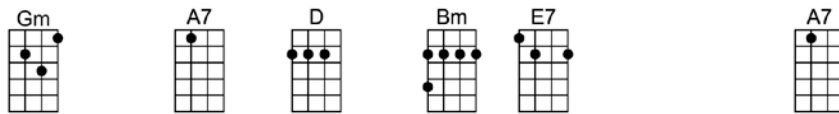

SING F#

EVERY DAY WITH YOU, GIRL

4/4 1...2...1234

Intro: /  /  /  / (X2)

Every day with you girl is sweeter than the day be-fore

Every day I love you more and more, more and more and more

They say that all good things must come to an end

But girl, it isn't true, each day with you, I fall in love a-gain

Every day with you girl is sweeter than the day be-fore

Every day I love you more and more, more and more and more

And when I go to sleep at night-time, to-morrow's what I'm praying for

B7 Em7 Gm6
And when I go to sleep at night-time, to-morrow's what I'm praying for

D B7 Em7 A7 D
'Cause every day with you girl, is sweeter than the day be-fore

Instrumental: GMA7 / Gm6 / D / D6 / GMA7 / F#m7 / E7 / A7 / Fm7 / Bb7 /

Eb EbMA7 Eb7 Ab
Every day with you girl is sweeter than the day be-fore

Abm Bb7 Eb Cm F7 Bb7
Every day I love you more and more, more and more and more

C7 Fm7 Abm6
And when I go to sleep at night-time, to-morrow's what I'm praying for