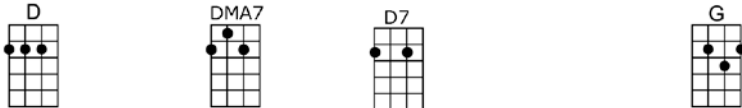

SING F#

EVERY DAY WITH YOU, GIRL

4/4 1...2...1234

Intro: /  /  /  / (X2)

Every day with you girl is sweeter than the day be-fore

Every day I love you more and more, more and more and more

They say that all good things must come to an end

But girl, it isn't true, each day with you, I fall in love a-gain

Every day with you girl is sweeter than the day be-fore

Every day I love you more and more, more and more and more

And when I go to sleep at night-time, to-morrow's what I'm praying for

B7 Em7 Gm6
And when I go to sleep at night-time, to-morrow's what I'm praying for

D B7 Em7 A7 D
'Cause every day with you girl, is sweeter than the day be-fore

Instrumental: GMA7 / Gm6 / D / D6 / GMA7 / F#m7 / E7 / A7 / Fm7 / Bb7 /

Eb EbMA7 Eb7 Ab
Every day with you girl is sweeter than the day be-fore

Abm Bb7 Eb Cm F7 Bb7
Every day I love you more and more, more and more and more

C7 Fm7 Abm6
And when I go to sleep at night-time, to-morrow's what I'm praying for