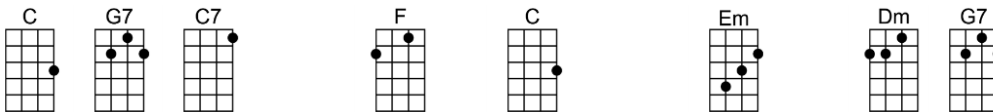

SING C

DON'T - Jerry Leiber/Mike Stoller

4/4 1...2...1234

Don't, don't, that's what you say, each time that I hold you this way

When I feel like this and I want to kiss you, baby, don't say don't

Don't, don't leave my em-brace, for here in my arms is your place

When the night grows cold, and I want to hold you, baby, don't say don't

If you think that this is just a game I'm playing

If you think that I don't mean every word I'm saying

Don't, don't, don't feel that way. I'm your love, and yours I will stay

C C7 F Dm G7 C Dm G7
When I feel like this and I want to kiss you, baby, don't say don't

C G7 C7 F C Em Dm G7
Don't, don't leave my em-brace, for here in my arms is your place

C C7 F Dm G7 C C7
When the night grows cold, and I want to hold you, baby, don't say don't

C C7 F Dm G7 C Dm
This you can be-lieve, I will never leave you, heaven knows I won't,

G7 C F C
Baby, don't say don't (Don't, please don't)