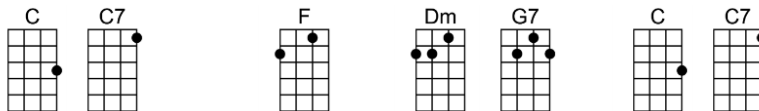

SING C

DON'T - Jerry Leiber/Mike Stoller

4/4 1...2...1234

Don't, don't, that's what you say, each time that I hold you this way

When I feel like this and I want to kiss you, baby, don't say don't

Don't, don't leave my em-brace, for here in my arms is your place

When the night grows cold, and I want to hold you, baby, don't say don't

If you think that this is just a game I'm playing

If you think that I don't mean every word I'm saying

Don't, don't, don't feel that way. I'm your love, and yours I will stay

C C7 F Dm G7 C Dm G7
When I feel like this and I want to kiss you, baby, don't say don't

C G7 C7 F C Em Dm G7
Don't, don't leave my em-brace, for here in my arms is your place

C C7 F Dm G7 C C7
When the night grows cold, and I want to hold you, baby, don't say don't

C C7 F Dm G7 C Dm
This you can be-lieve, I will never leave you, heaven knows I won't,

G7 C F C
Baby, don't say don't (Don't, please don't)