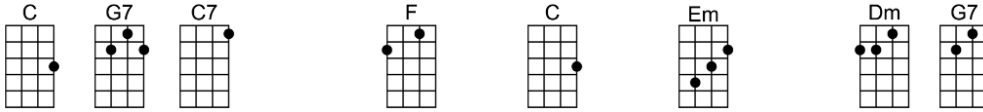

SING C

DON'T - Jerry Leiber/Mike Stoller

4/4 1...2...1234

Don't, don't, that's what you say, each time that I hold you this way

When I feel like this and I want to kiss you, baby, don't say don't

Don't, don't leave my em-brace, for here in my arms is your place

When the night grows cold, and I want to hold you, baby, don't say don't

If you think that this is just a game I'm playing

If you think that I don't mean every word I'm saying

Don't, don't, don't feel that way. I'm your love, and yours I will stay

C C7 F Dm G7 C Dm G7
When I feel like this and I want to kiss you, baby, don't say don't

C G7 C7 F C Em Dm G7
Don't, don't leave my em-brace, for here in my arms is your place

C C7 F Dm G7 C C7
When the night grows cold, and I want to hold you, baby, don't say don't

C C7 F Dm G7 C Dm
This you can be-lieve, I will never leave you, heaven knows I won't,

G7 C F C
Baby, don't say don't (Don't, please don't)