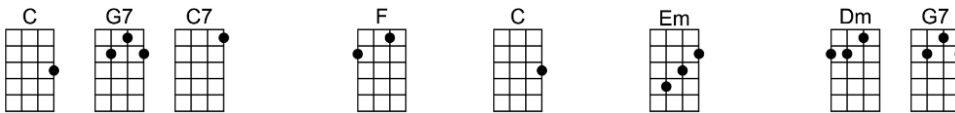

SING C

DON'T - Jerry Leiber/Mike Stoller

4/4 1...2...1234

Don't, don't, that's what you say, each time that I hold you this way

When I feel like this and I want to kiss you, baby, don't say don't

Don't, don't leave my em-brace, for here in my arms is your place

When the night grows cold, and I want to hold you, baby, don't say don't

If you think that this is just a game I'm playing

If you think that I don't mean every word I'm saying

Don't, don't, don't feel that way. I'm your love, and yours I will stay

C C7 F Dm G7 C Dm G7
When I feel like this and I want to kiss you, baby, don't say don't

C G7 C7 F C Em Dm G7
Don't, don't leave my em-brace, for here in my arms is your place

C C7 F Dm G7 C C7
When the night grows cold, and I want to hold you, baby, don't say don't

C C7 F Dm G7 C Dm
This you can be-lieve, I will never leave you, heaven knows I won't,

G7 C F C
Baby, don't say don't (Don't, please don't)