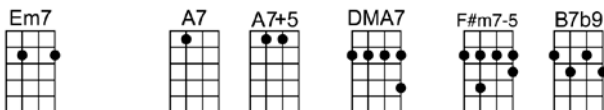

**Here in my deep purple dreams.**

**Instrumental verse**

**In the still of the night, once a-gain I hold you tight,**

**Though you're gone, your love lives on when moonlight beams.**

**And as long as my heart will beat, lover, we'll always meet,**

**Here in my deep purple dreams.**

**Here in my deep purple dreams.**

## Verse:

D D+ C7 B7 Em7 Bb7 A7 A7+  
The sun is sinking low behind the hill.  
DMA7 A11 DMA7 C#m7b5 F#7+ F#7  
I loved you long a-go, I love you still.  
Bm F#+ D7 G A7+ Bbdim  
A-cross the years you come to me at twi - light,  
Bm F#+ E7sus E7 A7  
To bring my love's old thrill.

## Instrumental verse

A7+ DMA7 Ebdim Em7 A13  
In the still of the night, once a-gain I hold you tight,  
DMA7 F#m7b5 B7 C#m7 Ddim  
Though you're gone, your love lives on when moonlight beams.

B7 Em11 Gm6 F#m7 Fdim  
And as long as my heart will beat, lover, we'll always meet,  
Em7 A7 A7+ DMA7 F#m7b5 B7b9  
Here in my deep purple dreams.