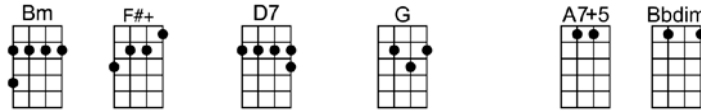

# DEEP PURPLE - Pete DeRose/Mitchell Parish

4/4 1234 12 (without verse)

Verse:

The sun is sinking low behind the hill.

I loved you long a-go, I love you still.

A-cross the years you come to me at twi - light,

To bring my love's old thrill.

When the deep purple falls, over sleepy garden walls,

And the stars begin to flicker in the sky

Through the mist of a memory, you wander back to me,

Breathing my name with a sigh.

## Verse:

D D+ C7 B7 Em7 Bb7 A7 A7+  
The sun is sinking low behind the hill.  
DMA7 A11 DMA7 C#m7b5 F#7+ F#7  
I loved you long a-go, I love you still.  
Bm F#+ D7 G A7+ Bbdim  
A-cross the years you come to me at twi - light,  
Bm F#+ E7sus E7 A7  
To bring my love's old thrill.

## Instrumental verse

A7+ DMA7 Ebdim Em7 A13  
In the still of the night, once a-gain I hold you tight,  
DMA7 F#m7b5 B7 C#m7 Ddim  
Though you're gone, your love lives on when moonlight beams.

B7 Em11 Gm6 F#m7 Fdim  
And as long as my heart will beat, lover, we'll always meet,  
Em7 A7 A7+ DMA7 F#m7b5 B7b9  
Here in my deep purple dreams.