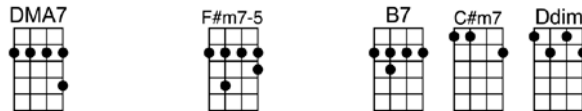

# DEEP PURPLE - Pete DeRose/Mitchell Parish

4/4 1234 12 (without verse)

Verse:

The sun is sinking low behind the hill.

I loved you long a-go, I love you still.

A-cross the years you come to me at twi - light,

To bring my love's old thrill.

When the deep purple falls, over sleepy garden walls,

And the stars begin to flicker in the sky

Through the mist of a memory, you wander back to me,

Breathing my name with a sigh.

## Verse:

D D+ C7 B7 Em7 Bb7 A7 A7+  
The sun is sinking low behind the hill.  
DMA7 A11 DMA7 C#m7b5 F#7+ F#7  
I loved you long a-go, I love you still.  
Bm F#+ D7 G A7+ Bbdim  
A-cross the years you come to me at twi - light,  
Bm F#+ E7sus E7 A7  
To bring my love's old thrill.

## Instrumental verse

A7+ DMA7 Ebdim Em7 A13  
In the still of the night, once a-gain I hold you tight,  
DMA7 F#m7b5 B7 C#m7 Ddim  
Though you're gone, your love lives on when moonlight beams.

B7 Em11 Gm6 F#m7 Fdim  
And as long as my heart will beat, lover, we'll always meet,  
Em7 A7 A7+ DMA7 F#m7b5 B7b9  
Here in my deep purple dreams.