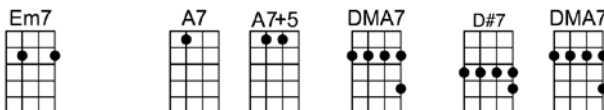

**Here in my deep purple dreams.**

**Instrumental verse**

**In the still of the night, once a-gain I hold you tight,**

**Though you're gone, your love lives on when moonlight beams.**

**And as long as my heart will beat, lover, we'll always meet,**

**Here in my deep purple dreams.**

**Here in my deep purple dreams.**

## Verse:

D D+ C7 B7 Em7 Bb7 A7 A7+  
The sun is sinking low behind the hill.  
DMA7 A11 DMA7 C#m7b5 F#7+ F#7  
I loved you long a-go, I love you still.  
Bm F#+ D7 G A7+ Bbdim  
A-cross the years you come to me at twi - light,  
Bm F#+ E7sus E7 A7  
To bring my love's old thrill.

## Instrumental verse

A7+ DMA7 Ebdim Em7 A13  
In the still of the night, once a-gain I hold you tight,  
DMA7 F#m7b5 B7 C#m7 Ddim  
Though you're gone, your love lives on when moonlight beams.

B7 Em11 Gm6 F#m7 Fdim  
And as long as my heart will beat, lover, we'll always meet,  
Em7 A7 A7+ DMA7 F#m7b5 B7b9  
Here in my deep purple dreams.