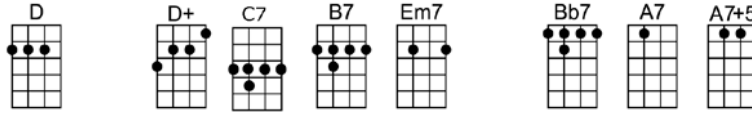

# DEEP PURPLE - Pete DeRose/Mitchell Parish

4/4 1234 12 (without verse)

Verse:

The sun is sinking low behind the hill.

I loved you long a-go, I love you still.

A-cross the years you come to me at twi - light,

## Verse:

D D+ C7 B7 Em7 Bb7 A7 A7+  
The sun is sinking low behind the hill.  
DMA7 A11 DMA7 C#m7b5 F#7+ F#7  
I loved you long a-go, I love you still.  
Bm F#+ D7 G A7+ Bbdim  
A-cross the years you come to me at twi - light,  
Bm F#+ E7sus E7 A7  
To bring my love's old thrill.

A7+ DMA7 Ebdim Em7 A13  
When the deep purple falls, over sleepy garden walls,  
DMA7 F#m7b5 B7 C#m7 Ddim  
And the stars begin to flicker in the sky  
B7 Em11 Gm6 F#m7 Fdim  
Through the mist of a memory, you wander back to me,  
Em7 A7 A7+ DMA7 B7b9 Em7  
Breathing my name with a sigh.

## Instrumental verse

A7+ DMA7 Ebdim Em7 A13  
In the still of the night, once a-gain I hold you tight,  
DMA7 F#m7b5 B7 C#m7 Ddim  
Though you're gone, your love lives on when moonlight beams.

B7 Em11 Gm6 F#m7 Fdim  
And as long as my heart will beat, lover, we'll always meet,  
Em7 A7 A7+ DMA7 F#m7b5 B7b9  
Here in my deep purple dreams.