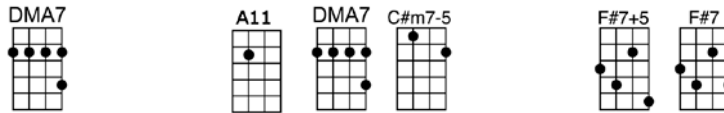

# DEEP PURPLE - Pete DeRose/Mitchell Parish

4/4 1234 12 (without verse)

Verse:

The sun is sinking low behind the hill.

I loved you long a-go, I love you still.

A-cross the years you come to me at twi - light,

To bring my love's old thrill.

When the deep purple falls, over sleepy garden walls,

And the stars begin to flicker in the sky

Through the mist of a memory, you wander back to me,

Breathing my name with a sigh.

## Verse:

D D+ C7 B7 Em7 Bb7 A7 A7+  
The sun is sinking low behind the hill.  
DMA7 A11 DMA7 C#m7b5 F#7+ F#7  
I loved you long a-go, I love you still.  
Bm F#+ D7 G A7+ Bbdim  
A-cross the years you come to me at twi - light,  
Bm F#+ E7sus E7 A7  
To bring my love's old thrill.

## Instrumental verse

A7+ DMA7 Ebdim Em7 A13  
In the still of the night, once a-gain I hold you tight,  
DMA7 F#m7b5 B7 C#m7 Ddim  
Though you're gone, your love lives on when moonlight beams.

B7 Em11 Gm6 F#m7 Fdim  
And as long as my heart will beat, lover, we'll always meet,  
Em7 A7 A7+ DMA7 F#m7b5 B7b9  
Here in my deep purple dreams.