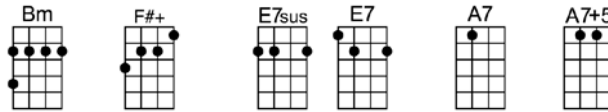

# DEEP PURPLE - Pete DeRose/Mitchell Parish

4/4 1234 12 (without verse)

Verse:

The sun is sinking low behind the hill.

I loved you long a-go, I love you still.

A-cross the years you come to me at twi - light,

To bring my love's old thrill.

When the deep purple falls, over sleepy garden walls,

And the stars begin to flicker in the sky

Through the mist of a memory, you wander back to me,

Breathing my name with a sigh.

## Verse:

D D+ C7 B7 Em7 Bb7 A7 A7+  
The sun is sinking low behind the hill.  
DMA7 A11 DMA7 C#m7b5 F#7+ F#7  
I loved you long a-go, I love you still.  
Bm F#+ D7 G A7+ Bbdim  
A-cross the years you come to me at twi - light,  
Bm F#+ E7sus E7 A7  
To bring my love's old thrill.

## Instrumental verse

A7+ DMA7 Ebdim Em7 A13  
In the still of the night, once a-gain I hold you tight,  
DMA7 F#m7b5 B7 C#m7 Ddim  
Though you're gone, your love lives on when moonlight beams.

B7 Em11 Gm6 F#m7 Fdim  
And as long as my heart will beat, lover, we'll always meet,  
Em7 A7 A7+ DMA7 F#m7b5 B7b9  
Here in my deep purple dreams.