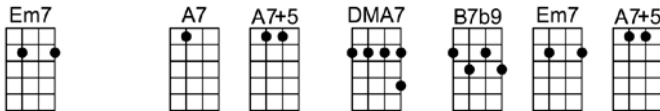

**p.2. Deep Purple**

**In the still of the night, once a-gain I hold you tight,**

**Though you're gone, your love lives on when moonlight beams.**

**And as long as my heart will beat, lover, we'll always meet,**

**Here in my deep purple dreams.**

**Instrumental verse**

**In the still of the night, once a-gain I hold you tight,**

**Though you're gone, your love lives on when moonlight beams.**

**And as long as my heart will beat, lover, we'll always meet,**

## Verse:

D D+ C7 B7 Em7 Bb7 A7 A7+  
The sun is sinking low behind the hill.  
DMA7 A11 DMA7 C#m7b5 F#7+ F#7  
I loved you long a-go, I love you still.  
Bm F#+ D7 G A7+ Bbdim  
A-cross the years you come to me at twi - light,  
Bm F#+ E7sus E7 A7  
To bring my love's old thrill.

## Instrumental verse

A7+ DMA7 Ebdim Em7 A13  
In the still of the night, once a-gain I hold you tight,  
DMA7 F#m7b5 B7 C#m7 Ddim  
Though you're gone, your love lives on when moonlight beams.

B7 Em11 Gm6 F#m7 Fdim  
And as long as my heart will beat, lover, we'll always meet,  
Em7 A7 A7+ DMA7 F#m7b5 B7b9  
Here in my deep purple dreams.