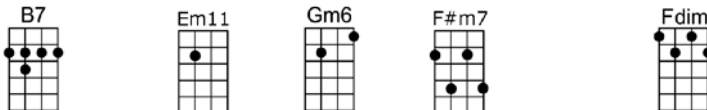

# DEEP PURPLE - Pete DeRose/Mitchell Parish

4/4 1234 12 (without verse)

Verse:

The sun is sinking low behind the hill.

I loved you long a-go, I love you still.

A-cross the years you come to me at twi - light,

To bring my love's old thrill.

When the deep purple falls, over sleepy garden walls,

And the stars begin to flicker in the sky

Through the mist of a memory, you wander back to me,

Breathing my name with a sigh.

## Verse:

D D+ C7 B7 Em7 Bb7 A7 A7+  
The sun is sinking low behind the hill.  
DMA7 A11 DMA7 C#m7b5 F#7+ F#7  
I loved you long a-go, I love you still.  
Bm F#+ D7 G A7+ Bbdim  
A-cross the years you come to me at twi - light,  
Bm F#+ E7sus E7 A7  
To bring my love's old thrill.

## Instrumental verse

A7+ DMA7 Ebdim Em7 A13  
In the still of the night, once a-gain I hold you tight,  
DMA7 F#m7b5 B7 C#m7 Ddim  
Though you're gone, your love lives on when moonlight beams.

B7 Em11 Gm6 F#m7 Fdim  
And as long as my heart will beat, lover, we'll always meet,  
Em7 A7 A7+ DMA7 F#m7b5 B7b9  
Here in my deep purple dreams.