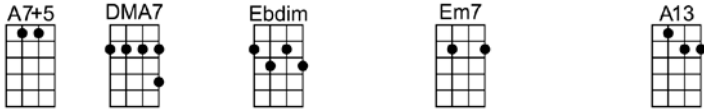

p.2. Deep Purple

In the still of the night, once a-gain I hold you tight,