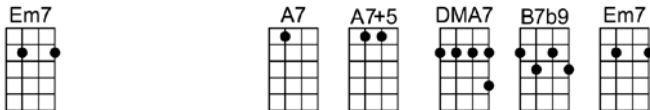

# DEEP PURPLE - Pete DeRose/Mitchell Parish

4/4 1234 12 (without verse)

Verse:

The sun is sinking low behind the hill.

I loved you long a-go, I love you still.

A-cross the years you come to me at twi - light,

To bring my love's old thrill.

When the deep purple falls, over sleepy garden walls,

And the stars begin to flicker in the sky

Through the mist of a memory, you wander back to me,

Breathing my name with a sigh.

## Verse:

D D+ C7 B7 Em7 Bb7 A7 A7+  
The sun is sinking low behind the hill.  
DMA7 A11 DMA7 C#m7b5 F#7+ F#7  
I loved you long a-go, I love you still.  
Bm F#+ D7 G A7+ Bbdim  
A-cross the years you come to me at twi - light,  
Bm F#+ E7sus E7 A7  
To bring my love's old thrill.

## Instrumental verse

A7+ DMA7 Ebdim Em7 A13  
In the still of the night, once a-gain I hold you tight,  
DMA7 F#m7b5 B7 C#m7 Ddim  
Though you're gone, your love lives on when moonlight beams.

B7 Em11 Gm6 F#m7 Fdim  
And as long as my heart will beat, lover, we'll always meet,  
Em7 A7 A7+ DMA7 F#m7b5 B7b9  
Here in my deep purple dreams.