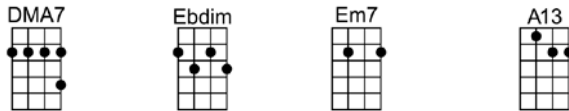

# DEEP PURPLE - Pete DeRose/Mitchell Parish

4/4 1234 12 (without verse)

Verse:

The sun is sinking low behind the hill.

I loved you long a-go, I love you still.

A-cross the years you come to me at twi - light,

To bring my love's old thrill.

When the deep purple falls, over sleepy garden walls,

And the stars begin to flicker in the sky

Through the mist of a memory, you wander back to me,

Breathing my name with a sigh.

## Verse:

D D+ C7 B7 Em7 Bb7 A7 A7+  
The sun is sinking low behind the hill.  
DMA7 A11 DMA7 C#m7b5 F#7+ F#7  
I loved you long a-go, I love you still.  
Bm F#+ D7 G A7+ Bbdim  
A-cross the years you come to me at twi - light,  
Bm F#+ E7sus E7 A7  
To bring my love's old thrill.

## Instrumental verse

A7+ DMA7 Ebdim Em7 A13  
In the still of the night, once a-gain I hold you tight,  
DMA7 F#m7b5 B7 C#m7 Ddim  
Though you're gone, your love lives on when moonlight beams.

B7 Em11 Gm6 F#m7 Fdim  
And as long as my heart will beat, lover, we'll always meet,  
Em7 A7 A7+ DMA7 F#m7b5 B7b9  
Here in my deep purple dreams.