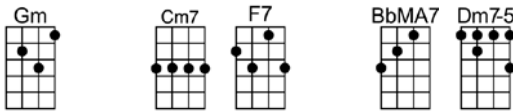

A DAY IN THE LIFE OF A FOOL

4/4 1...2...1234

Intro:

A day in the life of a fool.

A sad and a long lonely day.

I walk the avenue, hoping I'll run into

The welcome sight of you coming my way.

I stop just a-cross from your door

But you're never home any-more.

So back to my room and there in the gloom,

I cry tears of good-bye.

p.2. A Day In the Life of a Fool

'Til you come back to me, that's the way it will be,

Every day in the life of a fool.

Cm7 Dm7 Gm7 D7
 Every day in the life of a fool. **Instrumental-Repeat 1st verse**

CODA:

Cm7 Gm7 Cm7 Gm7
 'Til you come back to me, that's the way it will be,

Cm7 Dm7 Gm7 Cm7 Gm7 Cm7 Gm7 Cm7 Gm6
 Every day in the life of a fool.