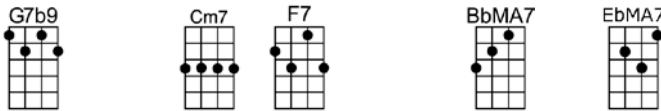

A DAY IN THE LIFE OF A FOOL

4/4 1...2...1234

Intro:

A day in the life of a fool.

A sad and a long lonely day.

I walk the avenue, hoping I'll run into

The welcome sight of you coming my way.

I stop just a-cross from your door

But you're never home any-more.

So back to my room and there in the gloom,

I cry tears of good-bye.

p.2. A Day In the Life of a Fool

'Til you come back to me, that's the way it will be,

Every day in the life of a fool.

Instrumental-Repeat 1st verse

CODA:

'Til you come back to me, that's the way it will be,

Every day in the life of a fool.

A DAY IN THE LIFE OF A FOOL

4/4 1...2...1234

Intro: Cm7 Gm7 Cm7 Gm7 Cm7 Dm7 Gm7 D7

Gm Am7b5 D7 Gm Am7b5 D7
 A day in the life of a fool.

Cm7 Dm7 Gm7 D7
 Every day in the life of a fool. **Instrumental-Repeat 1st verse**

CODA:

Cm7 Gm7 Cm7 Gm7
 'Til you come back to me, that's the way it will be,

Cm7 Dm7 Gm7 Cm7 Gm7 Cm7 Gm7 Cm7 Gm6
 Every day in the life of a fool.