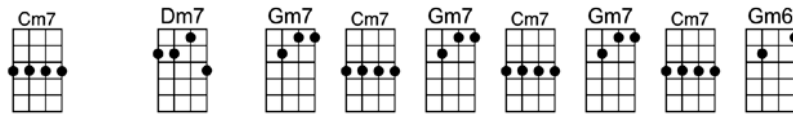

A DAY IN THE LIFE OF A FOOL

4/4 1...2...1234

Intro:

A day in the life of a fool.

A sad and a long lonely day.

I walk the avenue, hoping I'll run into

The welcome sight of you coming my way.

I stop just a-cross from your door

But you're never home any-more.

So back to my room and there in the gloom,

I cry tears of good-bye.

p.2. A Day In the Life of a Fool

'Til you come back to me, that's the way it will be,

Every day in the life of a fool.

Instrumental-Repeat 1st verse

CODA:

'Til you come back to me, that's the way it will be,

Every day in the life of a fool.

A DAY IN THE LIFE OF A FOOL

4/4 1...2...1234

Intro: Cm7 Gm7 Cm7 Gm7 Cm7 Dm7 Gm7 D7

Gm Am7b5 D7 Gm Am7b5 D7
 A day in the life of a fool.

Cm7 Dm7 Gm7 D7
 Every day in the life of a fool. **Instrumental-Repeat 1st verse**

CODA:

Cm7 Gm7 Cm7 Gm7
 'Til you come back to me, that's the way it will be,

Cm7 Dm7 Gm7 Cm7 Gm7 Cm7 Gm7 Cm7 Gm6
 Every day in the life of a fool.