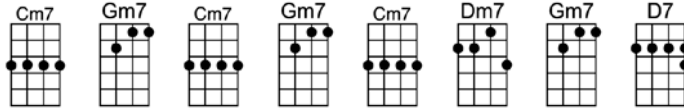

A DAY IN THE LIFE OF A FOOL

4/4 1...2...1234

Intro:

A day in the life of a fool.

A sad and a long lonely day.

I walk the avenue, hoping I'll run into

The welcome sight of you coming my way.

I stop just a-cross from your door

But you're never home any-more.

So back to my room and there in the gloom,

I cry tears of good-bye.

p.2. A Day In the Life of a Fool

'Til you come back to me, that's the way it will be,

Every day in the life of a fool.

Instrumental-Repeat 1st verse

CODA:

'Til you come back to me, that's the way it will be,

Every day in the life of a fool.

A DAY IN THE LIFE OF A FOOL

4/4 1...2...1234

Intro: Cm7 Gm7 Cm7 Gm7 Cm7 Dm7 Gm7 D7

Gm Am7b5 D7 Gm Am7b5 D7
 A day in the life of a fool.

Cm7 Dm7 Gm7 D7
 Every day in the life of a fool. **Instrumental-Repeat 1st verse**

CODA:

Cm7 Gm7 Cm7 Gm7
 'Til you come back to me, that's the way it will be,

Cm7 Dm7 Gm7 Cm7 Gm7 Cm7 Gm7 Cm7 Gm6
 Every day in the life of a fool.