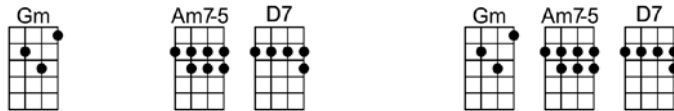

A DAY IN THE LIFE OF A FOOL

4/4 1...2...1234

Intro:

A day in the life of a fool.

A sad and a long lonely day.

I walk the avenue, hoping I'll run into

The welcome sight of you coming my way.

I stop just a-cross from your door

But you're never home any-more.

So back to my room and there in the gloom,

I cry tears of good-bye.

p.2. A Day In the Life of a Fool

'Til you come back to me, that's the way it will be,

Every day in the life of a fool.

Instrumental-Repeat 1st verse

CODA:

'Til you come back to me, that's the way it will be,

Every day in the life of a fool.

A DAY IN THE LIFE OF A FOOL

4/4 1...2...1234

Intro: Cm7 Gm7 Cm7 Gm7 Cm7 Dm7 Gm7 D7

Gm Am7b5 D7 Gm Am7b5 D7
 A day in the life of a fool.

Cm7 Dm7 Gm7 D7
 Every day in the life of a fool. **Instrumental-Repeat 1st verse**

CODA:

Cm7 Gm7 Cm7 Gm7
 'Til you come back to me, that's the way it will be,

Cm7 Dm7 Gm7 Cm7 Gm7 Cm7 Gm7 Cm7 Gm6
 Every day in the life of a fool.