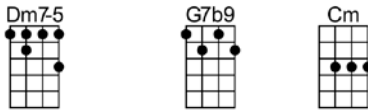

A DAY IN THE LIFE OF A FOOL

4/4 1...2...1234

Intro:

A day in the life of a fool.

A sad and a long lonely day.

I walk the avenue, hoping I'll run into

The welcome sight of you coming my way.

I stop just a-cross from your door

But you're never home any-more.

So back to my room and there in the gloom,

I cry tears of good-bye.

p.2. A Day In the Life of a Fool

'Til you come back to me, that's the way it will be,

Every day in the life of a fool.

Cm7 Dm7 Gm7 D7
 Every day in the life of a fool. **Instrumental-Repeat 1st verse**

CODA:

Cm7 Gm7 Cm7 Gm7
 'Til you come back to me, that's the way it will be,

Cm7 Dm7 Gm7 Cm7 Gm7 Cm7 Gm7 Cm7 Gm6
 Every day in the life of a fool.