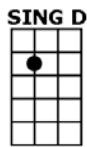

A DAY IN THE LIFE OF A FOOL

4/4 1...2...1234

Intro:

A day in the life of a fool.

A sad and a long lonely day.

I walk the avenue, hoping I'll run into

The welcome sight of you coming my way.

I stop just a-cross from your door

But you're never home any-more.

So back to my room and there in the gloom,

I cry tears of good-bye.

p.2. A Day In the Life of a Fool

'Til you come back to me, that's the way it will be,

Every day in the life of a fool.

Instrumental-Repeat 1st verse

CODA:

'Til you come back to me, that's the way it will be,

Every day in the life of a fool.

A DAY IN THE LIFE OF A FOOL

4/4 1...2...1234

Intro: Cm7 Gm7 Cm7 Gm7 Cm7 Dm7 Gm7 D7

Gm Am7b5 D7 Gm Am7b5 D7
 A day in the life of a fool.