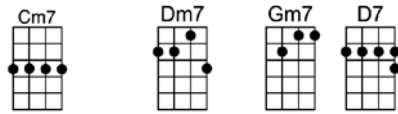

A DAY IN THE LIFE OF A FOOL

4/4 1...2...1234

Intro:

A day in the life of a fool.

A sad and a long lonely day.

I walk the avenue, hoping I'll run into

The welcome sight of you coming my way.

I stop just a-cross from your door

But you're never home any-more.

So back to my room and there in the gloom,

I cry tears of good-bye.

p.2. A Day In the Life of a Fool

'Til you come back to me, that's the way it will be,

Every day in the life of a fool.

Instrumental-Repeat 1st verse

CODA:

'Til you come back to me, that's the way it will be,

Every day in the life of a fool.

A DAY IN THE LIFE OF A FOOL

4/4 1...2...1234

Intro: Cm7 Gm7 Cm7 Gm7 Cm7 Dm7 Gm7 D7

Gm Am7b5 D7 Gm Am7b5 D7
 A day in the life of a fool.

Cm7 Dm7 Gm7 D7
 Every day in the life of a fool. **Instrumental-Repeat 1st verse**

CODA:

Cm7 Gm7 Cm7 Gm7
 'Til you come back to me, that's the way it will be,

Cm7 Dm7 Gm7 Cm7 Gm7 Cm7 Gm7 Cm7 Gm6
 Every day in the life of a fool.