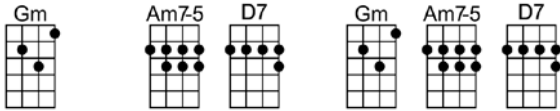

A DAY IN THE LIFE OF A FOOL

4/4 1...2...1234

Intro:

A day in the life of a fool.

A sad and a long lonely day.

I walk the avenue, hoping I'll run into

The welcome sight of you coming my way.

I stop just a-cross from your door

But you're never home any-more.

So back to my room and there in the gloom,

I cry tears of good-bye.

p.2. A Day In the Life of a Fool

'Til you come back to me, that's the way it will be,

Every day in the life of a fool.

Instrumental-Repeat 1st verse

CODA:

'Til you come back to me, that's the way it will be,

Every day in the life of a fool.

A DAY IN THE LIFE OF A FOOL

4/4 1...2...1234

Intro: Cm7 Gm7 Cm7 Gm7 Cm7 Dm7 Gm7 D7

Gm Am7b5 D7 Gm Am7b5 D7
 A day in the life of a fool.

Cm7 Dm7 Gm7 D7
 Every day in the life of a fool. **Instrumental-Repeat 1st verse**

CODA:

Cm7 Gm7 Cm7 Gm7
 'Til you come back to me, that's the way it will be,

Cm7 Dm7 Gm7 Cm7 Gm7 Cm7 Gm7 Cm7 Gm6
 Every day in the life of a fool.