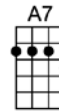

Well, my love for you could never grow no stronger, if I live to be a hundred years old.