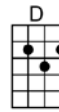

I can tell by the way you hold me, darlin', that it won't be long before it's cryin' time