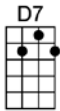

# CRYIN' TIME (BAR)-Buck Owens

4/4

Oh, it's cryin' time again, you're gonna leave me, I can see that far away look in your eyes.

I can tell by the way you hold me, darlin', that it won't be long before it's cryin' time

Now they say that absence makes the heart grow fonder, and that tears are only rain to make love grow,

Well, my love for you could never grow no stronger, if I live to be a hundred years old.

Oh, it's cryin' time again, you're gonna leave me, I can see that far away look in your eyes.

**D** **A7** **D**  
Oh, it's cryin' time again, you're gonna leave me, I can see that far away look in your eye.

**D7** **G** **D** **A7** **D**  
I can tell by the way you hold me, darlin', that it won't be long be-fore it's cryin' time