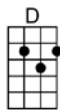

Instrumental:

Now you say that you found someone you love better, that's the way it's happened every time before