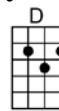

# CRYIN' TIME (BAR)-Buck Owens

4/4

Oh, it's cryin' time again, you're gonna leave me, I can see that far away look in your eyes.

I can tell by the way you hold me, darlin', that it won't be long before it's cryin' time

**D** **A7** **D**  
Oh, it's cryin' time again, you're gonna leave me, I can see that far away look in your eye.

**D7** **G** **D** **A7** **D**  
I can tell by the way you hold me, darlin', that it won't be long be-fore it's cryin' time