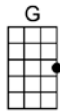

# CRYIN' TIME (BAR)-Buck Owens

4/4

Oh, it's cryin' time again, you're gonna leave me, I can see that far away look in your eyes.

I can tell by the way you hold me, darlin', that it won't be long before it's cryin' time

Now they say that absence makes the heart grow fonder, and that tears are only rain to make love grow,

Well, my love for you could never grow no stronger, if I live to be a hundred years old.

Oh, it's cryin' time again, you're gonna leave me, I can see that far away look in your eyes.

**D** **A7** **D**  
Oh, it's cryin' time again, you're gonna leave me, I can see that far away look in your eye.

**D7** **G** **D** **A7** **D**  
I can tell by the way you hold me, darlin', that it won't be long be-fore it's cryin' time