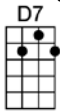

And as sure as the sun comes up to-morrow, cryin' time will start when you walk out the door.