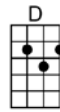

# CRYIN' TIME (BAR)-Buck Owens

4/4

Oh, it's cryin' time again, you're gonna leave me, I can see that far away look in your eyes.

I can tell by the way you hold me, darlin', that it won't be long before it's cryin' time

Now they say that absence makes the heart grow fonder, and that tears are only rain to make love grow,

Well, my love for you could never grow no stronger, if I live to be a hundred years old.

Oh, it's cryin' time again, you're gonna leave me, I can see that far away look in your eyes.

**D** **A7** **D**  
Oh, it's cryin' time again, you're gonna leave me, I can see that far away look in your eye.

**D7** **G** **D** **A7** **D**  
I can tell by the way you hold me, darlin', that it won't be long be-fore it's cryin' time