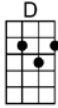

# CRYIN' TIME (BAR)-Buck Owens

4/4

Oh, it's cryin' time again, you're gonna leave me, I can see that far away look in your eyes.

I can tell by the way you hold me, darlin', that it won't be long before it's cryin' time

Now they say that absence makes the heart grow fonder, and that tears are only rain to make love grow,

Well, my love for you could never grow no stronger, if I live to be a hundred years old.

Oh, it's cryin' time again, you're gonna leave me, I can see that far away look in your eyes.

**D** **A7** **D**  
Oh, it's cryin' time again, you're gonna leave me, I can see that far away look in your eye.

**D7** **G** **D** **A7** **D**  
I can tell by the way you hold me, darlin', that it won't be long be-fore it's cryin' time