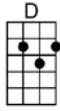

# CRYIN' TIME (BAR)-Buck Owens

4/4

Oh, it's cryin' time again, you're gonna leave me, I can see that far away look in your eyes.

I can tell by the way you hold me, darlin', that it won't be long before it's cryin' time

Now they say that absence makes the heart grow fonder, and that tears are only rain to make love grow,

Well, my love for you could never grow no stronger, if I live to be a hundred years old.

Oh, it's cryin' time again, you're gonna leave me, I can see that far away look in your eyes.

**D** **A7** **D**  
Oh, it's cryin' time again, you're gonna leave me, I can see that far away look in your eye.

**D7** **G** **D** **A7** **D**  
I can tell by the way you hold me, darlin', that it won't be long be-fore it's cryin' time