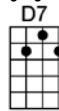

CRYIN' TIME (BAR)-Buck Owens

4/4

Oh, it's cryin' time again, you're gonna leave me, I can see that far away look in your eyes.

I can tell by the way you hold me, darlin', that it won't be long before it's cryin' time

Now they say that absence makes the heart grow fonder, and that tears are only rain to make love grow,

Well, my love for you could never grow no stronger, if I live to be a hundred years old.

Oh, it's cryin' time again, you're gonna leave me, I can see that far away look in your eyes.

I can tell by the way you hold me, darlin', that it won't be long before it's cryin' time

Instrumental:

Now you say that you found someone you love better, that's the way it's happened every time before

And as sure as the sun comes up to-morrow, cryin' time will start when you walk out the door.

Oh, it's cryin' time again, you're gonna leave me, I can see that far away look in your eyes.

I can tell by the way you hold me, darlin', that it won't be long before it's cryin' time

I can tell by the way you hold me, darlin', that it won't be long before it's cryin' time