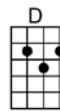

# CRYIN' TIME (BAR)-Buck Owens

4/4

Oh, it's cryin' time again, you're gonna leave me, I can see that far away look in your eyes.

I can tell by the way you hold me, darlin', that it won't be long before it's cryin' time

Now they say that absence makes the heart grow fonder, and that tears are only rain to make love grow,

Well, my love for you could never grow no stronger, if I live to be a hundred years old.

Oh, it's cryin' time again, you're gonna leave me, I can see that far away look in your eyes.

**D** **A7** **D**  
Oh, it's cryin' time again, you're gonna leave me, I can see that far away look in your eye.

**D7** **G** **D** **A7** **D**  
I can tell by the way you hold me, darlin', that it won't be long be-fore it's cryin' time