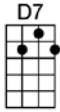

# CRYIN' TIME (BAR)-Buck Owens

4/4

Oh, it's cryin' time again, you're gonna leave me, I can see that far away look in your eyes.

I can tell by the way you hold me, darlin', that it won't be long before it's cryin' time

Now they say that absence makes the heart grow fonder, and that tears are only rain to make love grow,

Well, my love for you could never grow no stronger, if I live to be a hundred years old.

Oh, it's cryin' time again, you're gonna leave me, I can see that far away look in your eyes.

**D** **A7** **D**  
Oh, it's cryin' time again, you're gonna leave me, I can see that far away look in your eye.

**D7** **G** **D** **A7** **D**  
I can tell by the way you hold me, darlin', that it won't be long be-fore it's cryin' time