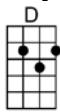

# CRYIN' TIME (BAR)-Buck Owens

4/4

Oh, it's cryin' time again, you're gonna leave me, I can see that far away look in your eyes.

I can tell by the way you hold me, darlin', that it won't be long before it's cryin' time

Now they say that absence makes the heart grow fonder, and that tears are only rain to make love grow,

Well, my love for you could never grow no stronger, if I live to be a hundred years old.

Oh, it's cryin' time again, you're gonna leave me, I can see that far away look in your eyes.

**D** **A7** **D**  
Oh, it's cryin' time again, you're gonna leave me, I can see that far away look in your eye.

**D7** **G** **D** **A7** **D**  
I can tell by the way you hold me, darlin', that it won't be long be-fore it's cryin' time