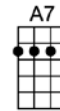

# CRYIN' TIME (BAR)-Buck Owens

4/4

Oh, it's cryin' time again, you're gonna leave me, I can see that far away look in your eyes.

I can tell by the way you hold me, darlin', that it won't be long before it's cryin' time

**D** **A7** **D**  
Oh, it's cryin' time again, you're gonna leave me, I can see that far away look in your eye.

**D7** **G** **D** **A7** **D**  
I can tell by the way you hold me, darlin', that it won't be long be-fore it's cryin' time