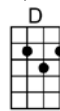

And as sure as the sun comes up to-morrow, cryin' time will start when you walk out the door.