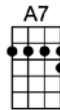

Instrumental:

Now you say that you found someone you love better, that's the way it's happened every time before