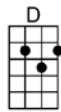

# CRYIN' TIME (BAR)-Buck Owens

4/4

Oh, it's cryin' time again, you're gonna leave me, I can see that far away look in your eyes.

I can tell by the way you hold me, darlin', that it won't be long before it's cryin' time

Now they say that absence makes the heart grow fonder, and that tears are only rain to make love grow,

Well, my love for you could never grow no stronger, if I live to be a hundred years old.

Oh, it's cryin' time again, you're gonna leave me, I can see that far away look in your eyes.

**D** **A7** **D**  
Oh, it's cryin' time again, you're gonna leave me, I can see that far away look in your eye.

**D7** **G** **D** **A7** **D**  
I can tell by the way you hold me, darlin', that it won't be long be-fore it's cryin' time