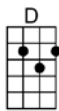

CRYIN' TIME (BAR)-Buck Owens

4/4

Oh, it's cryin' time again, you're gonna leave me, I can see that far away look in your eyes.

I can tell by the way you hold me, darlin', that it won't be long before it's cryin' time

Now they say that absence makes the heart grow fonder, and that tears are only rain to make love grow,

Well, my love for you could never grow no stronger, if I live to be a hundred years old.

Oh, it's cryin' time again, you're gonna leave me, I can see that far away look in your eyes.

I can tell by the way you hold me, darlin', that it won't be long before it's cryin' time

Instrumental:

Now you say that you found someone you love better, that's the way it's happened every time before

And as sure as the sun comes up to-morrow, cryin' time will start when you walk out the door.

Oh, it's cryin' time again, you're gonna leave me, I can see that far away look in your eyes.

I can tell by the way you hold me, darlin', that it won't be long before it's cryin' time

I can tell by the way you hold me, darlin', that it won't be long before it's cryin' time