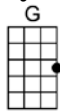

And as sure as the sun comes up to-morrow, cryin' time will start when you walk out the door.