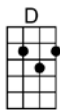

Instrumental:

Now you say that you found someone you love better, that's the way it's happened every time before