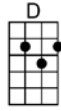

# CRYIN' TIME (BAR)-Buck Owens

4/4

Oh, it's cryin' time again, you're gonna leave me, I can see that far away look in your eyes.

I can tell by the way you hold me, darlin', that it won't be long before it's cryin' time

**D** **A7** **D**  
Oh, it's cryin' time again, you're gonna leave me, I can see that far away look in your eye.

**D7** **G** **D** **A7** **D**  
I can tell by the way you hold me, darlin', that it won't be long be-fore it's cryin' time