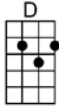

# CRYIN' TIME (BAR)-Buck Owens

4/4

Oh, it's cryin' time again, you're gonna leave me, I can see that far away look in your eyes.

I can tell by the way you hold me, darlin', that it won't be long before it's cryin' time

Now they say that absence makes the heart grow fonder, and that tears are only rain to make love grow,

Well, my love for you could never grow no stronger, if I live to be a hundred years old.

Oh, it's cryin' time again, you're gonna leave me, I can see that far away look in your eyes.

**D** **A7** **D**  
Oh, it's cryin' time again, you're gonna leave me, I can see that far away look in your eye.

**D7** **G** **D** **A7** **D**  
I can tell by the way you hold me, darlin', that it won't be long be-fore it's cryin' time