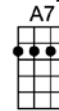

And as sure as the sun comes up to-morrow, cryin' time will start when you walk out the door.