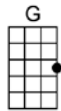

CRYIN' TIME (BAR)-Buck Owens

4/4

Oh, it's cryin' time again, you're gonna leave me, I can see that far away look in your eyes.

I can tell by the way you hold me, darlin', that it won't be long before it's cryin' time

Now they say that absence makes the heart grow fonder, and that tears are only rain to make love grow,

Well, my love for you could never grow no stronger, if I live to be a hundred years old.

Oh, it's cryin' time again, you're gonna leave me, I can see that far away look in your eyes.

I can tell by the way you hold me, darlin', that it won't be long before it's cryin' time

Instrumental:

Now you say that you found someone you love better, that's the way it's happened every time before

And as sure as the sun comes up to-morrow, cryin' time will start when you walk out the door.

Oh, it's cryin' time again, you're gonna leave me, I can see that far away look in your eyes.

I can tell by the way you hold me, darlin', that it won't be long before it's cryin' time

I can tell by the way you hold me, darlin', that it won't be long before it's cryin' time