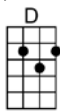

# CRYIN' TIME (BAR)-Buck Owens

4/4

Oh, it's cryin' time again, you're gonna leave me, I can see that far away look in your eyes.

I can tell by the way you hold me, darlin', that it won't be long before it's cryin' time

Now they say that absence makes the heart grow fonder, and that tears are only rain to make love grow,

Well, my love for you could never grow no stronger, if I live to be a hundred years old.

Oh, it's cryin' time again, you're gonna leave me, I can see that far away look in your eyes.

**D** **A7** **D**  
Oh, it's cryin' time again, you're gonna leave me, I can see that far away look in your eye.

**D7** **G** **D** **A7** **D**  
I can tell by the way you hold me, darlin', that it won't be long be-fore it's cryin' time