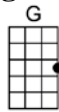

# CRYIN' TIME (BAR)-Buck Owens

4/4

Oh, it's cryin' time again, you're gonna leave me, I can see that far away look in your eyes.

I can tell by the way you hold me, darlin', that it won't be long before it's cryin' time

Now they say that absence makes the heart grow fonder, and that tears are only rain to make love grow,

Well, my love for you could never grow no stronger, if I live to be a hundred years old.

Oh, it's cryin' time again, you're gonna leave me, I can see that far away look in your eyes.

**D** **A7** **D**  
Oh, it's cryin' time again, you're gonna leave me, I can see that far away look in your eye.

**D7** **G** **D** **A7** **D**  
I can tell by the way you hold me, darlin', that it won't be long be-fore it's cryin' time