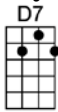

# CRYIN' TIME (BAR)-Buck Owens

4/4

Oh, it's cryin' time again, you're gonna leave me, I can see that far away look in your eyes.

I can tell by the way you hold me, darlin', that it won't be long before it's cryin' time

Now they say that absence makes the heart grow fonder, and that tears are only rain to make love grow,

Well, my love for you could never grow no stronger, if I live to be a hundred years old.

Oh, it's cryin' time again, you're gonna leave me, I can see that far away look in your eyes.

**D** **A7** **D**  
Oh, it's cryin' time again, you're gonna leave me, I can see that far away look in your eye.

**D7** **G** **D** **A7** **D**  
I can tell by the way you hold me, darlin', that it won't be long be-fore it's cryin' time