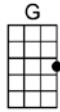

# CRYIN' TIME (BAR)-Buck Owens

4/4

Oh, it's cryin' time again, you're gonna leave me, I can see that far away look in your eyes.

I can tell by the way you hold me, darlin', that it won't be long before it's cryin' time

Now they say that absence makes the heart grow fonder, and that tears are only rain to make love grow,

Well, my love for you could never grow no stronger, if I live to be a hundred years old.

Oh, it's cryin' time again, you're gonna leave me, I can see that far away look in your eyes.

**D** **A7** **D**  
Oh, it's cryin' time again, you're gonna leave me, I can see that far away look in your eye.

**D7** **G** **D** **A7** **D**  
I can tell by the way you hold me, darlin', that it won't be long be-fore it's cryin' time