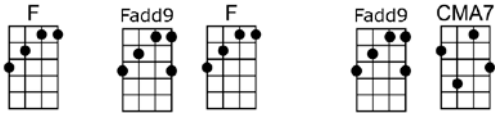

Just like me, they long to be close to you