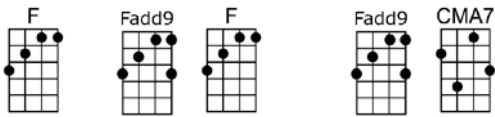

Just like me, they long to be close to you