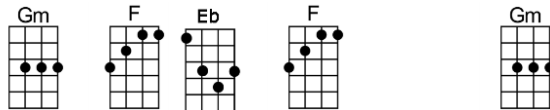

California dreamin' on such a winter's day