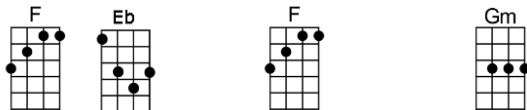

Cali-fornia dreamin' on such a winter's day