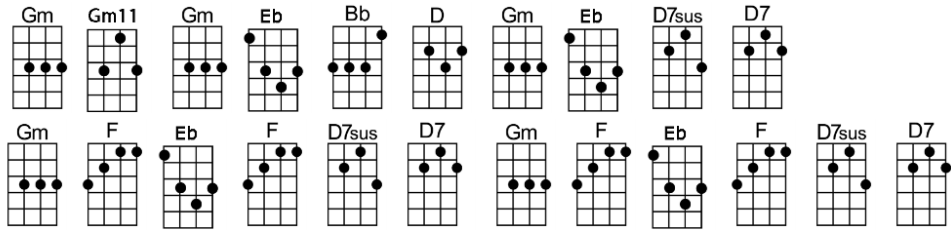

California dreamin'     on such a winter's day  

Stopped into a church    I passed a-long the way   

Well, I got down on my knees,    and I be-gan to pray   

You know the preacher likes the cold,    he knows I'm gonna stay   

California dreamin'     on such a winter's day  

**p.2. California Dreamin'**

**Interlude:**

**All the leaves are brown, and the sky is gray**

**I've been for a walk on a winter's day**

**If I didn't tell her, I could leave to-day**

# CALIFORNIA DREAMIN'

4/4 1234 12 (without intro)

Intro: | Gm | / | / | D7 |

Gm F Eb F D7sus D7  
All the leaves are brown, and the sky is gray

Bb D Gm Eb D7sus D7  
I've been for a walk on a winter's day

Gm F Eb F D7sus D7  
All the leaves are brown, and the sky is gray

Bb D Gm Eb D7sus D7  
I've been for a walk on a winter's day

Gm F Eb F D7sus D7  
If I didn't tell her, I could leave to-day

Gm F Eb F Gm  
California dreamin' on such a winter's day,