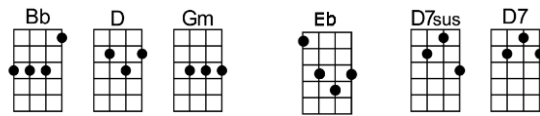

California dreamin'     on such a winter's day  

Stopped into a church    I passed a-long the way   

Well, I got down on my knees,    and I be-gan to pray   

You know the preacher likes the cold,    he knows I'm gonna stay   

California dreamin'     on such a winter's day  

**p.2. California Dreamin'**

**Interlude:**

**All the leaves are brown, and the sky is gray**

**I've been for a walk on a winter's day**

**If I didn't tell her, I could leave to-day**

# CALIFORNIA DREAMIN'

4/4 1234 12 (without intro)

Intro: | Gm | / | / | D7 |

Gm F Eb F D7sus D7  
All the leaves are brown, and the sky is gray

Bb D Gm Eb D7sus D7  
I've been for a walk on a winter's day

Gm F Eb F D7sus D7  
All the leaves are brown, and the sky is gray

Bb D Gm Eb D7sus D7  
I've been for a walk on a winter's day

Gm F Eb F D7sus D7  
If I didn't tell her, I could leave to-day

Gm F Eb F Gm  
California dreamin' on such a winter's day,