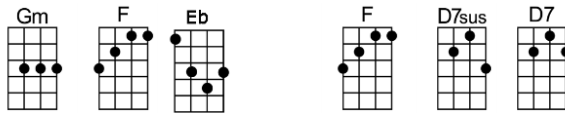

California dreamin'     on such a winter's day  

Stopped into a church    I passed a-long the way   

Well, I got down on my knees,    and I be-gan to pray   

You know the preacher likes the cold,    he knows I'm gonna stay   

California dreamin'     on such a winter's day  

**p.2. California Dreamin'**

**Interlude:**

**All the leaves are brown, and the sky is gray**

**I've been for a walk on a winter's day**

**If I didn't tell her, I could leave to-day**

# CALIFORNIA DREAMIN'

4/4 1234 12 (without intro)

Intro: | Gm | / | / | D7 |

Gm F Eb F D7sus D7  
All the leaves are brown, and the sky is gray

Bb D Gm Eb D7sus D7  
I've been for a walk on a winter's day

Gm F Eb F D7sus D7  
All the leaves are brown, and the sky is gray

Bb D Gm Eb D7sus D7  
I've been for a walk on a winter's day

Gm F Eb F D7sus D7  
If I didn't tell her, I could leave to-day

Gm F Eb F Gm  
California dreamin' on such a winter's day,