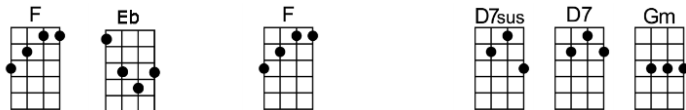

California dreamin'     on such a winter's day  

Stopped into a church    I passed a-long the way   

Well, I got down on my knees,    and I be-gan to pray   

You know the preacher likes the cold,    he knows I'm gonna stay   

California dreamin'     on such a winter's day  

**p.2. California Dreamin'**

**Interlude:**

**All the leaves are brown, and the sky is gray**

**I've been for a walk on a winter's day**

**If I didn't tell her, I could leave to-day**

# CALIFORNIA DREAMIN'

4/4 1234 12 (without intro)

Intro: | Gm | / | / | D7 |

Gm F Eb F D7sus D7  
All the leaves are brown, and the sky is gray

Bb D Gm Eb D7sus D7  
I've been for a walk on a winter's day

Gm F Eb F D7sus D7  
All the leaves are brown, and the sky is gray

Bb D Gm Eb D7sus D7  
I've been for a walk on a winter's day

Gm F Eb F D7sus D7  
If I didn't tell her, I could leave to-day

Gm F Eb F Gm  
California dreamin' on such a winter's day,