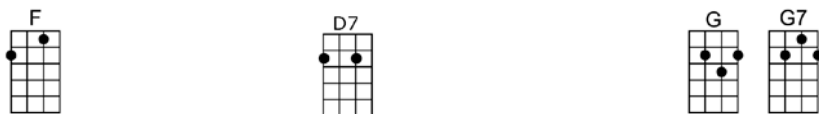

BUILD ME UP BUTTERCUP - Mike d'Abo/Tony Macaulay

4/4 1234 1 (without intro)

Intro: |  |  |  |  |  |

Chorus 1:

 
 Why do you build me up (build me up), Buttercup, baby

 
 Just to let me down (let me down) and mess me around

      
 So build me up Buttercup, don't break my heart

     
 "I'll be over at ten," you told me time and a-gain, but you're late, I wait a-round and then

     
 I went to the door, I can't take any more, it's not you, you let me down again

p.2. Build Me Up Buttercup

Chorus 2:

(Hey, hey, hey!) Baby, baby, try to find (Hey, hey, hey!) a little time and I'll make you happy

I'll be home, I'll be be-side the phone, waiting for you, 000-00-000, 000-00-000

Chorus 1:

C E7
Why do you build me up (build me up), Buttercup, baby
F G7
Just to let me down (let me down) and mess me around
C E7
And then worst of all (worst of all), you never call, baby
F G7
When you say you will (say you will), but I love you still
C C7 F Fm (CODA)
I need you (I need you) more than anyone, darlin', you know that I have from the start.
C G F Em7 Dm C G7
So build me up Buttercup, don't break my heart