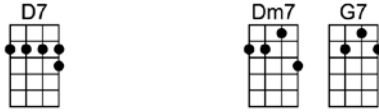

Precious and warm, a memo-ry, through the years