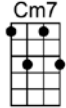

Love wrapped in rainbows and tied with pink ribbon