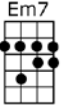

You can bet one lucky day you'll waken and your blues will be for-saken  
Some blue boy is longing just like you to find a someone to be true to

One lucky day lovely love will come your way (2nd verse)  
Two loving arms he can nes - tle in and stay

Get set, Bluesette, true love is coming. Your troubled heart soon will be humming.

Hum.....

Dooya, dooya, dooya, dooya, dooya, dooya, doo- oo - oo Blues-ette

p.2. Bluesette

Pretty little Bluesette, mustn't be a mourner,

GMA7 F#m7b5 B7b9 Em7 A7b9 Dm7 G7  
Long as there's love in your heart to share, dear Blues-ette, don't des-pair

CMA7 C6 Cm7 F7 BbMA7 Bb6 Bbm7 Eb7  
Some blue boy is longing, just like you, to find a someone to be true to