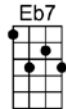

To make your next spring-time your gold wedding ring time