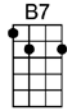

p.2. Bluesette

Pretty little Bluesette, mustn't be a mourner,