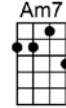

So, dry your eyes, don't-cha pout, don't-cha fret, goody good times are coming, Blues-ette