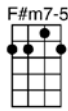

p.2. Bluesette

Pretty little Bluesette, mustn't be a mourner,