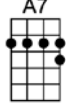

You can bet one lucky day you'll waken and your blues will be for-saken  
Some blue boy is longing just like you to find a someone to be true to

One lucky day lovely love will come your way (2nd verse)  
Two loving arms he can nes - tle in and stay

Get set, Bluesette, true love is coming. Your troubled heart soon will be humming.

Hum.....

Dooya, dooya, dooya, dooya, dooya, dooya, doo- oo - oo Blues-ette

p.2. Bluesette

Pretty little Bluesette, mustn't be a mourner,

GMA7 F#m7b5 B7b9 Em7 A7b9 Dm7 G7  
Long as there's love in your heart to share, dear Blues-ette, don't des-pair

CMA7 C6 Cm7 F7 BbMA7 Bb6 Bbm7 Eb7  
Some blue boy is longing, just like you, to find a someone to be true to