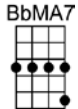

To make your next spring-time your gold wedding ring time