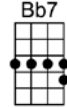

So, dry your eyes, don't-cha pout, don't-cha fret, goody good times are coming, Blues-ette