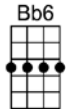

To make your next spring-time your gold wedding ring time