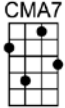

Love wrapped in rainbows and tied with pink ribbon