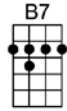

p.2. Bluesette

Pretty little Bluesette, mustn't be a mourner,