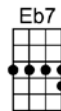

Some blue boy is longing, just like you, to find a someone to be true to