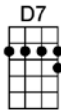

So, dry your eyes, don't-cha pout, don't-cha fret, goody good times are coming, Blues-ette