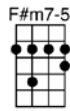

p.2. Bluesette

Pretty little Bluesette, mustn't be a mourner,