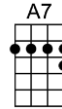

SING F#

BLUE EYES CRYING IN THE RAIN (BAR)-Fred Rose

4/4 1..2..1234

Intro:  (2 measures)

In the twilight glow I see her, blue eyes cryin' in the rain

When we kissed goodbye, and parted, I knew we'd never meet a-gain

BLUE EYES CRYING IN THE RAIN-Fred Rose

4/4 1..2..1234

Intro: D (2 measures)

D **A7** **D A7**
In the twilight glow I see her, blue eyes cryin' in the rain

D **A7** **D D7**
When we kissed goodbye, and parted, I knew we'd never meet a-gain

D **A7** **D G D A7 D**
In a land that knows no partin', blue eyes cryin' in the rain.