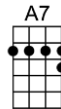

SING F#

BLUE EYES CRYING IN THE RAIN (BAR)-Fred Rose

4/4 1..2..1234

Intro:  (2 measures)

In the twilight glow I see her, blue eyes cryin' in the rain

When we kissed goodbye, and parted, I knew we'd never meet a-gain

Love is like a dyin' ember, only memories re-main

Through the ages I'll remember, blue eyes cryin' in the rain

Instrumental verse

Some day, when we meet up yonder, we'll stroll hand in hand a-gain

In a land that knows no partin', blue eyes cryin' in the rain.

BLUE EYES CRYING IN THE RAIN-Fred Rose

4/4 1..2..1234

Intro: D (2 measures)

D **A7** **D A7**
In the twilight glow I see her, blue eyes cryin' in the rain

D **A7** **D D7**
When we kissed goodbye, and parted, I knew we'd never meet a-gain

D **A7** **D G D A7 D**
In a land that knows no partin', blue eyes cryin' in the rain.