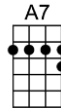

SING F#

BLUE EYES CRYING IN THE RAIN (BAR)-Fred Rose

4/4 1..2..1234

Intro:  (2 measures)

In the twilight glow I see her, blue eyes cryin' in the rain

When we kissed goodbye, and parted, I knew we'd never meet a-gain

BLUE EYES CRYING IN THE RAIN-Fred Rose

4/4 1..2..1234

Intro: D (2 measures)

D **A7** **D A7**
In the twilight glow I see her, blue eyes cryin' in the rain

D **A7** **D D7**
When we kissed goodbye, and parted, I knew we'd never meet a-gain

D **A7** **D G D A7 D**
In a land that knows no partin', blue eyes cryin' in the rain.