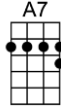

SING F#

BLUE EYES CRYING IN THE RAIN (BAR)-Fred Rose

4/4 1..2..1234

Intro:  (2 measures)

In the twilight glow I see her, blue eyes cryin' in the rain

When we kissed goodbye, and parted, I knew we'd never meet a-gain

BLUE EYES CRYING IN THE RAIN-Fred Rose

4/4 1..2..1234

Intro: D (2 measures)

D **A7** **D A7**
In the twilight glow I see her, blue eyes cryin' in the rain

D **A7** **D D7**
When we kissed goodbye, and parted, I knew we'd never meet a-gain

D **A7** **D G D A7 D**
In a land that knows no partin', blue eyes cryin' in the rain.