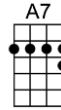

Through the ages I'll remember, blue eyes cryin' in the rain