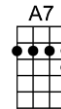

SING F#

BLUE EYES CRYING IN THE RAIN (BAR)-Fred Rose

4/4 1..2..1234

Intro:  (2 measures)

In the twilight glow I see her, blue eyes cryin' in the rain

When we kissed goodbye, and parted, I knew we'd never meet a-gain

Love is like a dyin' ember, only memories re-main

Through the ages I'll remember, blue eyes cryin' in the rain

Instrumental verse

Some day, when we meet up yonder, we'll stroll hand in hand a-gain

In a land that knows no partin', blue eyes cryin' in the rain.

BLUE EYES CRYING IN THE RAIN-Fred Rose

4/4 1..2..1234

Intro: D (2 measures)

D **A7** **D A7**
In the twilight glow I see her, blue eyes cryin' in the rain

D **A7** **D D7**
When we kissed goodbye, and parted, I knew we'd never meet a-gain