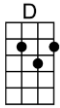

SING F#

BLUE EYES CRYING IN THE RAIN (BAR)-Fred Rose

4/4 1..2..1234

Intro:  (2 measures)

In the twilight glow I see her, blue eyes cryin' in the rain

When we kissed goodbye, and parted, I knew we'd never meet a-gain

Love is like a dyin' ember, only memories re-main

Through the ages I'll remember, blue eyes cryin' in the rain

Instrumental verse

Some day, when we meet up yonder, we'll stroll hand in hand a-gain

In a land that knows no partin', blue eyes cryin' in the rain.

BLUE EYES CRYING IN THE RAIN-Fred Rose

4/4 1..2..1234

Intro: D (2 measures)

D **A7** **D A7**
In the twilight glow I see her, blue eyes cryin' in the rain

D **A7** **D D7**
When we kissed goodbye, and parted, I knew we'd never meet a-gain

D **A7** **D G D A7 D**
In a land that knows no partin', blue eyes cryin' in the rain.