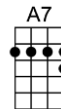

Instrumental verse

Some day, when we meet up yonder, we'll stroll hand in hand a-gain