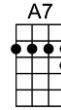

Through the ages I'll remember, blue eyes cryin' in the rain