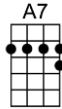

SING F#

BLUE EYES CRYING IN THE RAIN (BAR)-Fred Rose

4/4 1..2..1234

Intro:  (2 measures)

In the twilight glow I see her, blue eyes cryin' in the rain

When we kissed goodbye, and parted, I knew we'd never meet a-gain

BLUE EYES CRYING IN THE RAIN-Fred Rose

4/4 1..2..1234

Intro: D (2 measures)

D **A7** **D A7**
In the twilight glow I see her, blue eyes cryin' in the rain

D **A7** **D D7**
When we kissed goodbye, and parted, I knew we'd never meet a-gain

D **A7** **D G D A7 D**
In a land that knows no partin', blue eyes cryin' in the rain.