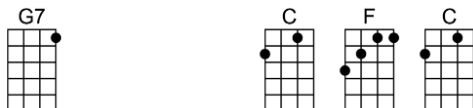

SING C

BLUEBERRY HILL(BAR)

4/4 1...2...1234

Intro: |

I found my thrill on Blueberry Hill, on Blueberry Hill when I found you

The moon stood still on Blueberry Hill, and lingered un-til my dreams came true.

CHORUS:

The wind in the willow played love's sweet melo-dy.

But all of those vows we made were never to be.

4

Tho' we're a-part, you're part of me still,

1

For you were my thrill on Blueberry Hill

(repeat chorus-"The wind....")

2

For you were my thrill on Blueberry Hill

BLUEBERRY HILL

4/4 1...2...1234

Intro: | C F | C7

C7 F C G7 C C7
I found my thrill on Blueberry Hill, on Blueberry Hill when I found you

F C G7 C F C
The moon stood still on Blueberry Hill, and lingered un-til my dreams came true.

CHORUS:

G7 C G7 C
The wind in the willow played love's sweet melo-dy.

B7 Em B7 Em G7
But all of those vows we made were never to be.
4

C7 F C
Tho' we're a-part, you're part of me still,

1 G7 C F C (repeat chorus-"The wind....")
For you were my thrill on Blueberry Hill