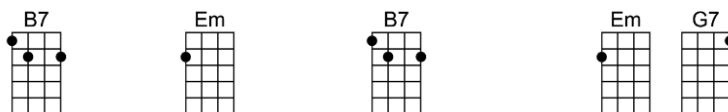

SING C

BLUEBERRY HILL(BAR)

4/4 1...2...1234

Intro: |

I found my thrill on Blueberry Hill, on Blueberry Hill when I found you

The moon stood still on Blueberry Hill, and lingered un-til my dreams came true.

CHORUS:

The wind in the willow played love's sweet melo-dy.

But all of those vows we made were never to be.

4

Tho' we're a-part, you're part of me still,

1

For you were my thrill on Blueberry Hill

(repeat chorus-"The wind....")

2

For you were my thrill on Blueberry Hill

BLUEBERRY HILL

4/4 1...2...1234

Intro: | C F | C7

C7 F C G7 C C7
I found my thrill on Blueberry Hill, on Blueberry Hill when I found you

F C G7 C F C
The moon stood still on Blueberry Hill, and lingered un-til my dreams came true.

CHORUS:

G7 C G7 C
The wind in the willow played love's sweet melo-dy.

B7 Em B7 Em G7
But all of those vows we made were never to be.
4

C7 F C
Tho' we're a-part, you're part of me still,

1 G7 C F C (repeat chorus-"The wind....")
For you were my thrill on Blueberry Hill