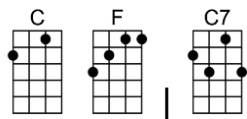

SING C

BLUEBERRY HILL(BAR)

4/4 1...2...1234

Intro: |

I found my thrill on Blueberry Hill, on Blueberry Hill when I found you

The moon stood still on Blueberry Hill, and lingered un-til my dreams came true.

CHORUS:

The wind in the willow played love's sweet melo-dy.

But all of those vows we made were never to be.

4

Tho' we're a-part, you're part of me still,

1

For you were my thrill on Blueberry Hill

(repeat chorus-"The wind....")

2

For you were my thrill on Blueberry Hill

BLUEBERRY HILL

4/4 1...2...1234

Intro: | C F | C7

C7 F C G7 C C7
I found my thrill on Blueberry Hill, on Blueberry Hill when I found you

F C G7 C F C
The moon stood still on Blueberry Hill, and lingered un-til my dreams came true.

CHORUS:

G7 C G7 C
The wind in the willow played love's sweet melo-dy.

B7 Em B7 Em G7
But all of those vows we made were never to be.
4

C7 F C
Tho' we're a-part, you're part of me still,

1 G7 C F C (repeat chorus-"The wind....")
For you were my thrill on Blueberry Hill