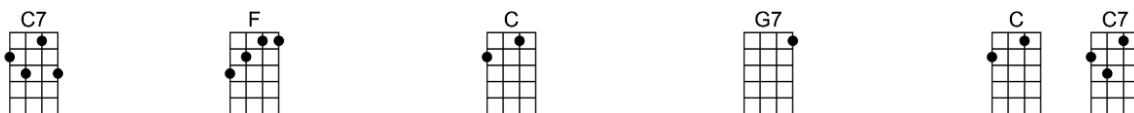

SING C

BLUEBERRY HILL(BAR)

4/4 1...2...1234

Intro: |

I found my thrill on Blueberry Hill, on Blueberry Hill when I found you

The moon stood still on Blueberry Hill, and lingered un-til my dreams came true.

CHORUS:

The wind in the willow played love's sweet melo-dy.

But all of those vows we made were never to be.

4

Tho' we're a-part, you're part of me still,

1

For you were my thrill on Blueberry Hill

(repeat chorus-"The wind....")

2

For you were my thrill on Blueberry Hill

BLUEBERRY HILL

4/4 1...2...1234

Intro: | C F | C7

C7 F C G7 C C7
I found my thrill on Blueberry Hill, on Blueberry Hill when I found you

F C G7 C F C
The moon stood still on Blueberry Hill, and lingered un-til my dreams came true.

CHORUS:

G7 C G7 C
The wind in the willow played love's sweet melo-dy.

B7 Em B7 Em G7
But all of those vows we made were never to be.
4

C7 F C
Tho' we're a-part, you're part of me still,

1 G7 C F C (repeat chorus-"The wind....")
For you were my thrill on Blueberry Hill