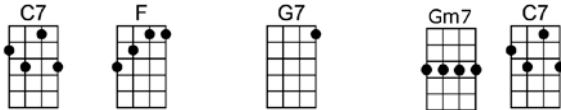

Ac-ross the sea where flying fishes play