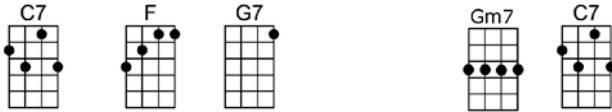

She said the word I longed to hear her say