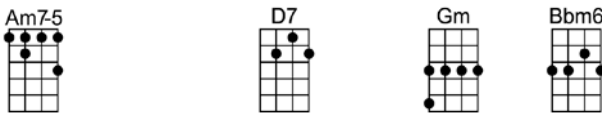

I dream of her and Avalon from dusk 'til dawn