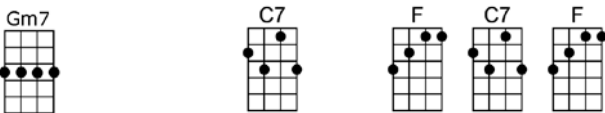

I found my love in Avalon, be-side the bay

I left my love in Avalon, and sailed a - way

I dream of her and Avalon from dusk 'til dawn

And so I think I'll travel on to Av - a - lon

## p2. Avalon

Just be - fore I sailed a-way

She said the word I longed to hear her say

I ten - der - ly car-essed her, close to my heart I pressed her

Upon that golden yester-day

I found my love in Avalon, be-side the bay

**Gm7 C7 F C7 F**  
I found my love in Avalon, be-side the bay

**C7 Gm7 C7 Gm7 C7 F C7 F**  
I left my love in Avalon, and sailed a- way

**Am7b5 D7 Gm Bbm6**  
I dream of her and Avalon from dusk 'til dawn

**F D7 Gm7 C7b9 F C7**  
And so I think I'll travel on to Av -a - lon

**F Dm G7 C7 F Bbm6 F**  
Just be - fore I sailed a-way

**C7 F G7 Gm7 C7**  
She said the word I longed to hear her say

**Gm GmM7 Gm7 C9 C7 F A7b9 Dm**  
I ten - der - ly car-essed her, close to my heart I pressed her