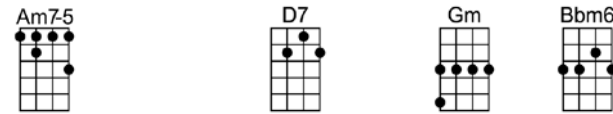

# AVALON (BAR) Al Jolson, B.G. DeSylva, Vincent Rose

4/4 1...2...1234

**Intro:**

Ev - ry morn' my memories stray

Ac-ross the sea where flying fishes play

And as the night is falling,

I find my-self recalling that blissful, all-enthraling day

I found my love in Avalon, be-side the bay

I left my love in Avalon, and sailed a - way

I dream of her and Avalon from dusk 'til dawn

And so I think I'll travel on to Av - a - lon

**Gm7 C7 F C7 F**  
I found my love in Avalon, be-side the bay

**C7 Gm7 C7 Gm7 C7 F C7 F**  
I left my love in Avalon, and sailed a- way

**Am7b5 D7 Gm Bbm6**  
I dream of her and Avalon from dusk 'til dawn

**F D7 Gm7 C7b9 F C7**  
And so I think I'll travel on to Av -a - lon

**F Dm G7 C7 F Bbm6 F**  
Just be - fore I sailed a-way

**C7 F G7 Gm7 C7**  
She said the word I longed to hear her say

**Gm GmM7 Gm7 C9 C7 F A7b9 Dm**  
I ten - der - ly car-essed her, close to my heart I pressed her