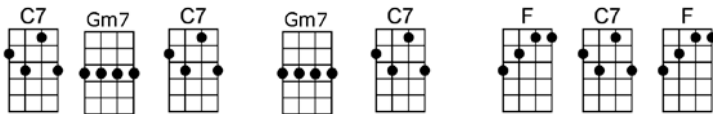

I found my love in Avalon, be-side the bay

I left my love in Avalon, and sailed a - way

I dream of her and Avalon from dusk 'til dawn

And so I think I'll travel on to Av - a - lon

## p2. Avalon

Just be - fore I sailed a-way

She said the word I longed to hear her say

I ten - der - ly car-essed her, close to my heart I pressed her

Upon that golden yester-day

I found my love in Avalon, be-side the bay

**Gm7 C7 F C7 F**  
I found my love in Avalon, be-side the bay

**C7 Gm7 C7 Gm7 C7 F C7 F**  
I left my love in Avalon, and sailed a- way

**Am7b5 D7 Gm Bbm6**  
I dream of her and Avalon from dusk 'til dawn

**F D7 Gm7 C7b9 F C7**  
And so I think I'll travel on to Av -a - lon

**F Dm G7 C7 F Bbm6 F**  
Just be - fore I sailed a-way

**C7 F G7 Gm7 C7**  
She said the word I longed to hear her say

**Gm GmM7 Gm7 C9 C7 F A7b9 Dm**  
I ten - der - ly car-essed her, close to my heart I pressed her