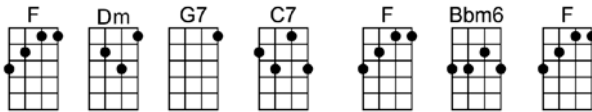

p2. Avalon

Just be - fore I sailed a-way