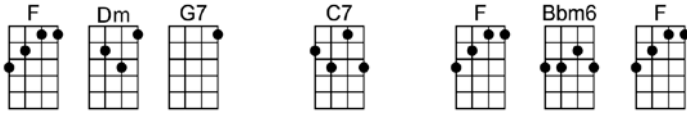

# AVALON (BAR) Al Jolson, B.G. DeSylva, Vincent Rose

4/4 1...2...1234

**Intro:**

Ev - ry morn' my memories stray

Ac-ross the sea where flying fishes play

And as the night is falling,

I find my-self recalling that blissful, all-enthraling day

I found my love in Avalon, be-side the bay

I left my love in Avalon, and sailed a - way

I dream of her and Avalon from dusk 'til dawn

And so I think I'll travel on to Av - a - lon

**Gm7 C7 F C7 F**  
I found my love in Avalon, be-side the bay

**C7 Gm7 C7 Gm7 C7 F C7 F**  
I left my love in Avalon, and sailed a- way

**Am7b5 D7 Gm Bbm6**  
I dream of her and Avalon from dusk 'til dawn

**F D7 Gm7 C7b9 F C7**  
And so I think I'll travel on to Av -a - lon

**F Dm G7 C7 F Bbm6 F**  
Just be - fore I sailed a-way

**C7 F G7 Gm7 C7**  
She said the word I longed to hear her say

**Gm GmM7 Gm7 C9 C7 F A7b9 Dm**  
I ten - der - ly car-essed her, close to my heart I pressed her