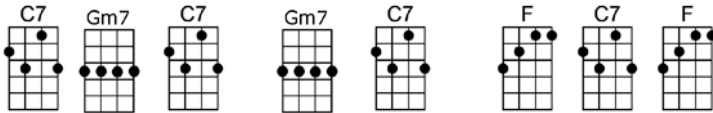

# AVALON (BAR) Al Jolson, B.G. DeSylva, Vincent Rose

4/4 1...2...1234

**Intro:**

Ev - ry morn' my memories stray

Ac-ross the sea where flying fishes play

And as the night is falling,

I find my-self recalling that blissful, all-enthraling day

I found my love in Avalon, be-side the bay

I left my love in Avalon, and sailed a - way

I dream of her and Avalon from dusk 'til dawn

And so I think I'll travel on to Av - a - lon

**Gm7 C7 F C7 F**  
I found my love in Avalon, be-side the bay

**C7 Gm7 C7 Gm7 C7 F C7 F**  
I left my love in Avalon, and sailed a- way

**Am7b5 D7 Gm Bbm6**  
I dream of her and Avalon from dusk 'til dawn

**F D7 Gm7 C7b9 F C7**  
And so I think I'll travel on to Av -a - lon

**F Dm G7 C7 F Bbm6 F**  
Just be - fore I sailed a-way

**C7 F G7 Gm7 C7**  
She said the word I longed to hear her say

**Gm GmM7 Gm7 C9 C7 F A7b9 Dm**  
I ten - der - ly car-essed her, close to my heart I pressed her