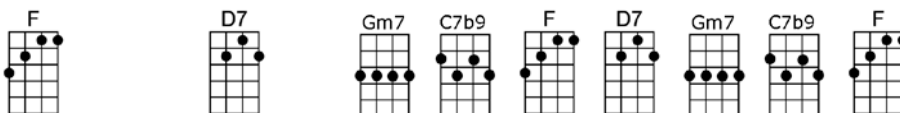

And so I think I'll travel on to Av - a - lon to Av - a - lon