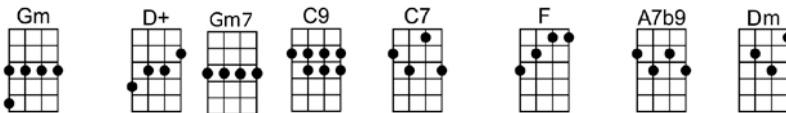

I ten - der - ly car-essed her, close to my heart I pressed her