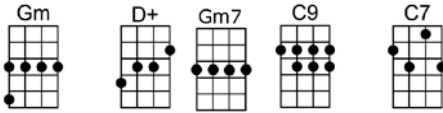

And as the night is falling,