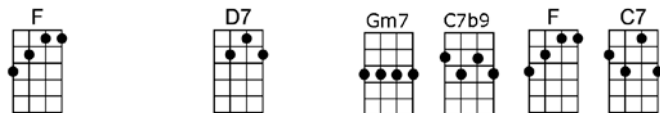

# AVALON (BAR) Al Jolson, B.G. DeSylva, Vincent Rose

4/4 1...2...1234

**Intro:**

Ev - ry morn' my memories stray

Ac-ross the sea where flying fishes play

And as the night is falling,

I find my-self recalling that blissful, all-enthraling day

I found my love in Avalon, be-side the bay

I left my love in Avalon, and sailed a - way

I dream of her and Avalon from dusk 'til dawn

And so I think I'll travel on to Av - a - lon

**Gm7 C7 F C7 F**  
I found my love in Avalon, be-side the bay

**C7 Gm7 C7 Gm7 C7 F C7 F**  
I left my love in Avalon, and sailed a- way

**Am7b5 D7 Gm Bbm6**  
I dream of her and Avalon from dusk 'til dawn

**F D7 Gm7 C7b9 F C7**  
And so I think I'll travel on to Av -a - lon

**F Dm G7 C7 F Bbm6 F**  
Just be - fore I sailed a-way

**C7 F G7 Gm7 C7**  
She said the word I longed to hear her say

**Gm GmM7 Gm7 C9 C7 F A7b9 Dm**  
I ten - der - ly car-essed her, close to my heart I pressed her