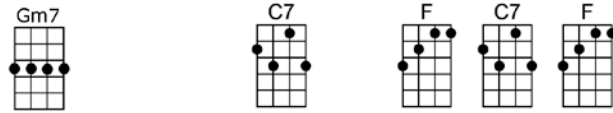

# AVALON (BAR) Al Jolson, B.G. DeSylva, Vincent Rose

4/4 1...2...1234

**Intro:**

Ev - ry morn' my memories stray

Ac-ross the sea where flying fishes play

And as the night is falling,

I find my-self recalling that blissful, all-enthraling day

I found my love in Avalon, be-side the bay

I left my love in Avalon, and sailed a - way

I dream of her and Avalon from dusk 'til dawn

And so I think I'll travel on to Av - a - lon

**Gm7 C7 F C7 F**  
I found my love in Avalon, be-side the bay

**C7 Gm7 C7 Gm7 C7 F C7 F**  
I left my love in Avalon, and sailed a- way

**Am7b5 D7 Gm Bbm6**  
I dream of her and Avalon from dusk 'til dawn

**F D7 Gm7 C7b9 F C7**  
And so I think I'll travel on to Av -a - lon

**F Dm G7 C7 F Bbm6 F**  
Just be - fore I sailed a-way

**C7 F G7 Gm7 C7**  
She said the word I longed to hear her say

**Gm GmM7 Gm7 C9 C7 F A7b9 Dm**  
I ten - der - ly car-essed her, close to my heart I pressed her