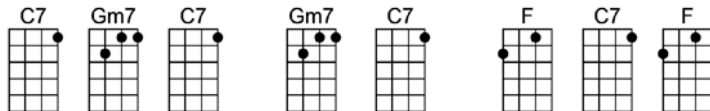

I found my love in Avalon, be - side the bay

I left my love in Avalon, and sailed a - way

I dream of her and Avalon from dusk 'til dawn

And so I think I'll travel on to Av - a - lon

p2. Avalon

Just be - fore I sailed a-way

She said the word I longed to hear her say

I ten - der - ly car-essed her, close to my heart I pressed her

Upon that golden yester-day

I found my love in Avalon, be-side the bay

I left my love in Avalon, and sailed a - way

I dream of her and Avalon from dusk 'til dawn

And so I think I'll travel on to Av - a - lon to Av - a - lon

AVALON Al Jolson, B.G. DeSylva, Vincent Rose
4/4 1...2...1234

Intro: F D7 Gm7 C7b9 F C7

F Dm G7 C7 F Bbm6 F
Ev-ry morn' my memories stray

C7 Gm7 C7 Gm7 C7 F C7 F
I left my love in Avalon, and sailed a-way

Am7b5 D7 Gm Bbm6
I dream of her and Avalon from dusk 'til dawn

F D7 Gm7 C7b9 F D7 Gm7 C7b9 F
And so I think I'll travel on to Av -a - lon, to Av - a - lon