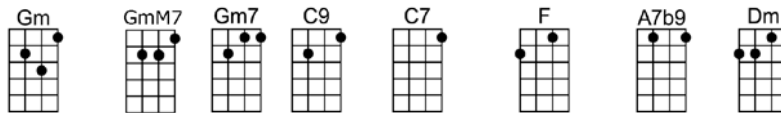

I found my love in Avalon, be - side the bay

I left my love in Avalon, and sailed a - way

I dream of her and Avalon from dusk 'til dawn

And so I think I'll travel on to Av - a - lon

p2. Avalon

Just be - fore I sailed a-way

She said the word I longed to hear her say

I ten - der - ly car-essed her, close to my heart I pressed her

Upon that golden yester-day

I found my love in Avalon, be-side the bay

I left my love in Avalon, and sailed a - way

I dream of her and Avalon from dusk 'til dawn

And so I think I'll travel on to Av - a - lon to Av - a - lon

AVALON Al Jolson, B.G. DeSylva, Vincent Rose
4/4 1...2...1234

Intro: F D7 Gm7 C7b9 F C7

F Dm G7 C7 F Bbm6 F
Ev-ry morn' my memories stray

C7 Gm7 C7 Gm7 C7 F C7 F
I left my love in Avalon, and sailed a-way

Am7b5 D7 Gm Bbm6
I dream of her and Avalon from dusk 'til dawn

F D7 Gm7 C7b9 F D7 Gm7 C7b9 F
And so I think I'll travel on to Av -a - lon, to Av - a - lon