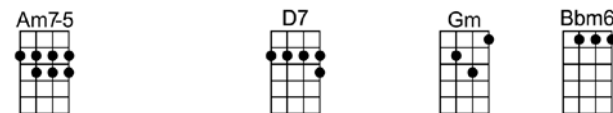

I found my love in Avalon, be - side the bay

I left my love in Avalon, and sailed a - way

I dream of her and Avalon from dusk 'til dawn

And so I think I'll travel on to Av - a - lon

p2. Avalon

Just be - fore I sailed a-way

She said the word I longed to hear her say

I ten - der - ly car-essed her, close to my heart I pressed her

Upon that golden yester-day

I found my love in Avalon, be-side the bay

I left my love in Avalon, and sailed a - way

I dream of her and Avalon from dusk 'til dawn

And so I think I'll travel on to Av - a - lon to Av - a - lon

AVALON Al Jolson, B.G. DeSylva, Vincent Rose
4/4 1...2...1234

Intro: F D7 Gm7 C7b9 F C7

F Dm G7 C7 F Bbm6 F
Ev-ry morn' my memories stray