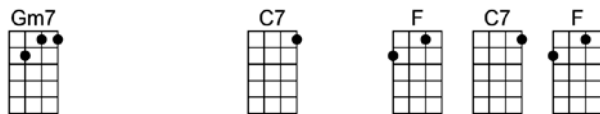

I found my love in Avalon, be - side the bay

I left my love in Avalon, and sailed a - way

I dream of her and Avalon from dusk 'til dawn

And so I think I'll travel on to Av - a - lon

p2. Avalon

Just be - fore I sailed a-way

She said the word I longed to hear her say

I ten - der - ly car-essed her, close to my heart I pressed her

Upon that golden yester-day

I found my love in Avalon, be-side the bay

I left my love in Avalon, and sailed a - way

I dream of her and Avalon from dusk 'til dawn

And so I think I'll travel on to Av - a - lon to Av - a - lon

AVALON Al Jolson, B.G. DeSylva, Vincent Rose
4/4 1...2...1234

Intro: F D7 Gm7 C7b9 F C7

F Dm G7 C7 F Bbm6 F
Ev-ry morn' my memories stray

C7 Gm7 C7 Gm7 C7 F C7 F
I left my love in Avalon, and sailed a-way

Am7b5 D7 Gm Bbm6
I dream of her and Avalon from dusk 'til dawn

F D7 Gm7 C7b9 F D7 Gm7 C7b9 F
And so I think I'll travel on to Av -a - lon, to Av - a - lon