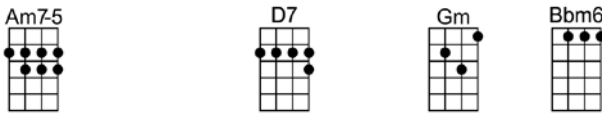

AVALON

Al Jolson, B.G. DeSylva, Vincent Rose
4/4 1...2...1234

Intro:

Ev - ry morn' my memories stray

Ac - ross the sea where flying fishes play

And as the night is falling,

I find my - self recalling that blissful, all - enthralling day

I found my love in Avalon, be - side the bay

I left my love in Avalon, and sailed a - way

I dream of her and Avalon from dusk 'til dawn

And so I think I'll travel on to Av - a - lon

p2. Avalon

Just be - fore I sailed a-way

C7 Gm7 C7 Gm7 C7 F C7 F
I left my love in Avalon, and sailed a-way

Am7b5 D7 Gm Bbm6
I dream of her and Avalon from dusk 'til dawn

F D7 Gm7 C7b9 F C7
And so I think I'll travel on to Av -a - lon

F Dm G7 C7 F Bbm6 F
Just be - fore I sailed a-way

C7 Gm7 C7 Gm7 C7 F C7 F
I left my love in Avalon, and sailed a-way

Am7b5 D7 Gm Bbm6
I dream of her and Avalon from dusk 'til dawn

F D7 Gm7 C7b9 F D7 Gm7 C7b9 F
And so I think I'll travel on to Av -a - lon, to Av - a - lon