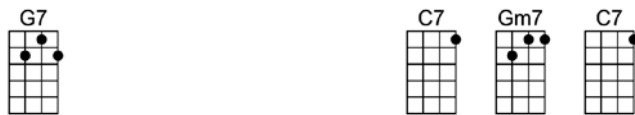

I found my love in Avalon, be - side the bay

I left my love in Avalon, and sailed a - way

I dream of her and Avalon from dusk 'til dawn

And so I think I'll travel on to Av - a - lon

p2. Avalon

Just be - fore I sailed a-way

She said the word I longed to hear her say

I ten - der - ly car-essed her, close to my heart I pressed her

Upon that golden yester-day

I found my love in Avalon, be-side the bay

I left my love in Avalon, and sailed a - way

C7 Gm7 C7 Gm7 C7 F C7 F
I left my love in Avalon, and sailed a-way

Am7b5 D7 Gm Bbm6
I dream of her and Avalon from dusk 'til dawn

F D7 Gm7 C7b9 F C7
And so I think I'll travel on to Av -a - lon

F Dm G7 C7 F Bbm6 F
Just be - fore I sailed a-way

C7 Gm7 C7 Gm7 C7 F C7 F
I left my love in Avalon, and sailed a-way

Am7b5 D7 Gm Bbm6
I dream of her and Avalon from dusk 'til dawn

F D7 Gm7 C7b9 F D7 Gm7 C7b9 F
And so I think I'll travel on to Av -a - lon, to Av - a - lon