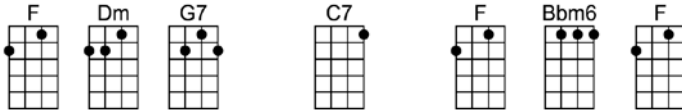

AVALON

Al Jolson, B.G. DeSylva, Vincent Rose
4/4 1...2...1234

Intro:

Ev - ry morn' my memories stray

Ac - ross the sea where flying fishes play

And as the night is falling,

I find my - self recalling that blissful, all - enthralling day

I found my love in Avalon, be - side the bay

I left my love in Avalon, and sailed a - way

I dream of her and Avalon from dusk 'til dawn

And so I think I'll travel on to Av - a - lon

p2. Avalon

Just be - fore I sailed a-way

C7 Gm7 C7 Gm7 C7 F C7 F
I left my love in Avalon, and sailed a-way

Am7b5 D7 Gm Bbm6
I dream of her and Avalon from dusk 'til dawn

F D7 Gm7 C7b9 F C7
And so I think I'll travel on to Av -a - lon

F Dm G7 C7 F Bbm6 F
Just be - fore I sailed a-way

C7 Gm7 C7 Gm7 C7 F C7 F
I left my love in Avalon, and sailed a-way

Am7b5 D7 Gm Bbm6
I dream of her and Avalon from dusk 'til dawn

F D7 Gm7 C7b9 F D7 Gm7 C7b9 F
And so I think I'll travel on to Av -a - lon, to Av - a - lon