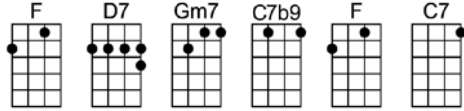

AVALON

Al Jolson, B.G. DeSylva, Vincent Rose
4/4 1...2...1234

Intro:

Ev - ry morn' my memories stray