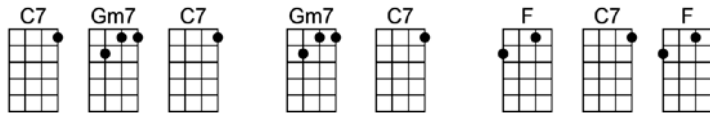

AVALON

Al Jolson, B.G. DeSylva, Vincent Rose
4/4 1...2...1234

Intro:

Ev - ry morn' my memories stray

Ac - ross the sea where flying fishes play

And as the night is falling,

I find my - self recalling that blissful, all - enthralling day

I found my love in Avalon, be - side the bay

I left my love in Avalon, and sailed a - way

I dream of her and Avalon from dusk 'til dawn

And so I think I'll travel on to Av - a - lon

p2. Avalon

Just be - fore I sailed a-way

C7 Gm7 C7 Gm7 C7 F C7 F
I left my love in Avalon, and sailed a-way

Am7b5 D7 Gm Bbm6
I dream of her and Avalon from dusk 'til dawn

F D7 Gm7 C7b9 F C7
And so I think I'll travel on to Av -a - lon

F Dm G7 C7 F Bbm6 F
Just be - fore I sailed a-way

C7 Gm7 C7 Gm7 C7 F C7 F
I left my love in Avalon, and sailed a-way

Am7b5 D7 Gm Bbm6
I dream of her and Avalon from dusk 'til dawn

F D7 Gm7 C7b9 F D7 Gm7 C7b9 F
And so I think I'll travel on to Av -a - lon, to Av - a - lon