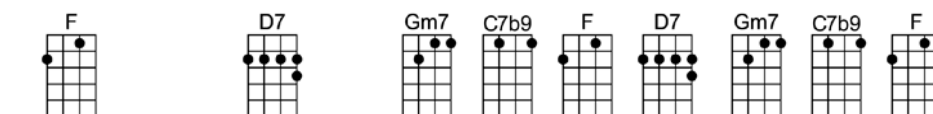

I found my love in Avalon, be - side the bay

I left my love in Avalon, and sailed a - way

I dream of her and Avalon from dusk 'til dawn

And so I think I'll travel on to Av - a - lon

p2. Avalon

Just be - fore I sailed a-way

She said the word I longed to hear her say

I ten - der - ly car-essed her, close to my heart I pressed her

Upon that golden yester-day

I found my love in Avalon, be-side the bay

I left my love in Avalon, and sailed a - way

I dream of her and Avalon from dusk 'til dawn

And so I think I'll travel on to Av - a - lon to Av - a - lon

AVALON Al Jolson, B.G. DeSylva, Vincent Rose
4/4 1...2...1234

Intro: F D7 Gm7 C7b9 F C7

F Dm G7 C7 F Bbm6 F
Ev-ry morn' my memories stray