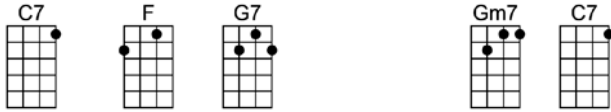

I found my love in Avalon, be - side the bay

I left my love in Avalon, and sailed a - way

I dream of her and Avalon from dusk 'til dawn

And so I think I'll travel on to Av - a - lon

p2. Avalon

Just be - fore I sailed a-way

She said the word I longed to hear her say

I ten - der - ly car-essed her, close to my heart I pressed her

Upon that golden yester-day

I found my love in Avalon, be-side the bay

I left my love in Avalon, and sailed a - way

I dream of her and Avalon from dusk 'til dawn

And so I think I'll travel on to Av - a - lon to Av - a - lon

AVALON Al Jolson, B.G. DeSylva, Vincent Rose
4/4 1...2...1234

Intro: F D7 Gm7 C7b9 F C7

F Dm G7 C7 F Bbm6 F
Ev-ry morn' my memories stray

C7 Gm7 C7 Gm7 C7 F C7 F
I left my love in Avalon, and sailed a-way

Am7b5 D7 Gm Bbm6
I dream of her and Avalon from dusk 'til dawn

F D7 Gm7 C7b9 F D7 Gm7 C7b9 F
And so I think I'll travel on to Av -a - lon, to Av - a - lon