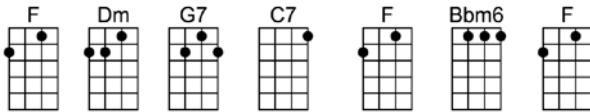

I found my love in Avalon, be - side the bay

I left my love in Avalon, and sailed a - way

I dream of her and Avalon from dusk 'til dawn

And so I think I'll travel on to Av - a - lon

p2. Avalon

Just be - fore I sailed a-way

She said the word I longed to hear her say

I ten - der - ly car-essed her, close to my heart I pressed her

Upon that golden yester-day

I found my love in Avalon, be-side the bay

I left my love in Avalon, and sailed a - way

I dream of her and Avalon from dusk 'til dawn

And so I think I'll travel on to Av - a - lon to Av - a - lon

AVALON Al Jolson, B.G. DeSylva, Vincent Rose
4/4 1...2...1234

Intro: F D7 Gm7 C7b9 F C7

F Dm G7 C7 F Bbm6 F
Ev-ry morn' my memories stray

C7 Gm7 C7 Gm7 C7 F C7 F
I left my love in Avalon, and sailed a-way

Am7b5 D7 Gm Bbm6
I dream of her and Avalon from dusk 'til dawn

F D7 Gm7 C7b9 F D7 Gm7 C7b9 F
And so I think I'll travel on to Av -a - lon, to Av - a - lon