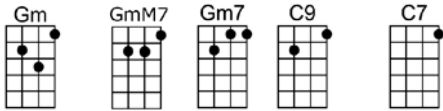

AVALON

Al Jolson, B.G. DeSylva, Vincent Rose
4/4 1...2...1234

Intro:

Ev - ry morn' my memories stray

Ac - ross the sea where flying fishes play

And as the night is falling,

I find my - self recalling that blissful, all - enthralling day

I found my love in Avalon, be - side the bay

I left my love in Avalon, and sailed a - way

I dream of her and Avalon from dusk 'til dawn

And so I think I'll travel on to Av - a - lon

p2. Avalon

Just be - fore I sailed a-way

C7 Gm7 C7 Gm7 C7 F C7 F
I left my love in Avalon, and sailed a-way

Am7b5 D7 Gm Bbm6
I dream of her and Avalon from dusk 'til dawn

F D7 Gm7 C7b9 F C7
And so I think I'll travel on to Av -a - lon

F Dm G7 C7 F Bbm6 F
Just be - fore I sailed a-way

C7 Gm7 C7 Gm7 C7 F C7 F
I left my love in Avalon, and sailed a-way

Am7b5 D7 Gm Bbm6
I dream of her and Avalon from dusk 'til dawn

F D7 Gm7 C7b9 F D7 Gm7 C7b9 F
And so I think I'll travel on to Av -a - lon, to Av - a - lon