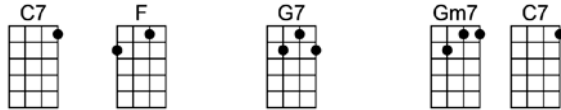

AVALON

Al Jolson, B.G. DeSylva, Vincent Rose
4/4 1...2...1234

Intro:

Ev - ry morn' my memories stray

Ac - ross the sea where flying fishes play

And as the night is falling,

I find my - self recalling that blissful, all - enthralling day

I found my love in Avalon, be - side the bay

I left my love in Avalon, and sailed a - way

I dream of her and Avalon from dusk 'til dawn

And so I think I'll travel on to Av - a - lon

p2. Avalon

Just be - fore I sailed a-way

C7 Gm7 C7 Gm7 C7 F C7 F
I left my love in Avalon, and sailed a-way

Am7b5 D7 Gm Bbm6
I dream of her and Avalon from dusk 'til dawn

F D7 Gm7 C7b9 F C7
And so I think I'll travel on to Av -a - lon

F Dm G7 C7 F Bbm6 F
Just be - fore I sailed a-way

C7 Gm7 C7 Gm7 C7 F C7 F
I left my love in Avalon, and sailed a-way

Am7b5 D7 Gm Bbm6
I dream of her and Avalon from dusk 'til dawn

F D7 Gm7 C7b9 F D7 Gm7 C7b9 F
And so I think I'll travel on to Av -a - lon, to Av - a - lon