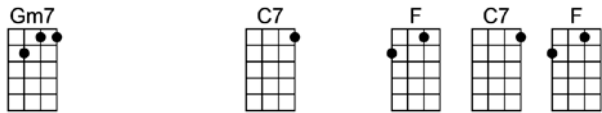

AVALON

Al Jolson, B.G. DeSylva, Vincent Rose
4/4 1...2...1234

Intro:

Ev - ry morn' my memories stray

Ac - ross the sea where flying fishes play

And as the night is falling,

I find my - self recalling that blissful, all - enthralling day

I found my love in Avalon, be - side the bay

I left my love in Avalon, and sailed a - way

I dream of her and Avalon from dusk 'til dawn

And so I think I'll travel on to Av - a - lon

p2. Avalon

Just be - fore I sailed a-way

C7 Gm7 C7 Gm7 C7 F C7 F
I left my love in Avalon, and sailed a-way

Am7b5 D7 Gm Bbm6
I dream of her and Avalon from dusk 'til dawn

F D7 Gm7 C7b9 F C7
And so I think I'll travel on to Av -a - lon

F Dm G7 C7 F Bbm6 F
Just be - fore I sailed a-way

C7 Gm7 C7 Gm7 C7 F C7 F
I left my love in Avalon, and sailed a-way

Am7b5 D7 Gm Bbm6
I dream of her and Avalon from dusk 'til dawn

F D7 Gm7 C7b9 F D7 Gm7 C7b9 F
And so I think I'll travel on to Av -a - lon, to Av - a - lon