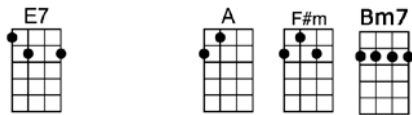

**And life is like a song.**

 |  |  |  |  |  |  |

**At last**                      **the skies above are blue;**

 |  |  |  |

**My heart was wrapped in clover**

 |  |  |  |

**The night I looked at you.**

 |  |  |  |

**I found a dream**                      **that I can speak to,**

 |  |  |  |

**A dream that I**                      **can call my own,**

p.2. At Last

I found a thrill to press my cheek to,

A thrill I've never known.

You smiled and then the spell was cast,

And here we are in hea - ven,

For you are mine at last.

A F#m Bm7 E7 A F#m Bm7  
At last the skies above are blue;

E7 A F#m Bm7  
My heart was wrapped in clover

E7 A D7 A  
The night I looked at you.

Bridge:

Bm7 E7 AMA7 A6  
I found a dream that I can speak to,