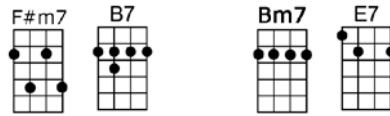

**And life is like a song.**

 |  |  |  |  |  |  |

**At last**                      **the skies above are blue;**

 |  |  |  |

**My heart was wrapped in clover**

 |  |  |  |

**The night I looked at you.**

 |  |  |  |

**I found a dream**                      **that I can speak to,**

 |  |  |  |

**A dream that I**                      **can call my own,**

p.2. At Last

I found a thrill to press my cheek to,

A thrill I've never known.

You smiled and then the spell was cast,

And here we are in hea - ven,

For you are mine at last.

A F#m Bm7 E7 A F#m Bm7  
At last the skies above are blue;

E7 A F#m Bm7  
My heart was wrapped in clover

E7 A D7 A  
The night I looked at you.

Bridge:

Bm7 E7 AMA7 A6  
I found a dream that I can speak to,