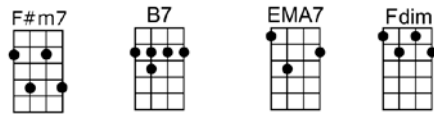

**And life is like a song.**

 |  |  |  |  |  |  |

**At last**                      **the skies above are blue;**

 |  |  |  |

**My heart was wrapped in clover**

 |  |  |  |

**The night I looked at you.**

 |  |  |  |

**I found a dream**                      **that I can speak to,**

 |  |  |  |

**A dream that I**                      **can call my own,**

p.2. At Last

I found a thrill to press my cheek to,

A thrill I've never known.

A F#m Bm7 E7 A F#m Bm7  
At last the skies above are blue;

E7 A F#m Bm7  
My heart was wrapped in clover

E7 A D7 A  
The night I looked at you.

Bridge:

Bm7 E7 AMA7 A6  
I found a dream that I can speak to,

G#7 D#m7 G#7 C#m  
A dream that I can call my own,

F#m7 B7 EMA7 Fdim  
I found a thrill to press my cheek to,

F#m7 B7 Bm7 E7  
A thrill I've never known.

A F#m Bm7 E7 A F#m Bm7  
You smiled and then the spell was cast,