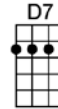

SING B

ANY WAY YOU WANT ME - Cliff Owens/Aaron Schroeder

4/4 1...2...1234

Intro: |  |  |  |  |

I'll be as strong as a mountain, or weak as a willow tree.

Any way you want me, well, that's how I will be.

I'll be as tame as a baby, or wild as the raging sea.

Any way you want me, well, that's how I will be.

In your hands my heart is clay, to take and mold as you may

I'm what you make me, you've only to take me, and in your arms I will stay

I'll be a fool or a wise man, my darling, you hold the key.

G Em C G
I'll be as strong as a mountain, or weak as a willow tree.

G G7 C C#dim G D7 G
Any way you want me, well, that's how I will be.

G Em C G
I'll be as tame as a baby, or wild as the raging sea.

G G7 C C#dim G D7 G
Any way you want me, well, that's how I will be.

C G C G
In your hands my heart is clay, to take and mold as you may

A7 D7
I'm what you make me, you've only to take me, and in your arms I will stay

G Em C G
I'll be a fool or a wise man, my darling, you hold the key.