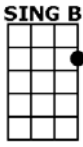

SING B

ANY WAY YOU WANT ME - Cliff Owens/Aaron Schroeder

4/4 1...2...1234

Intro: |  |  |  |  |

I'll be as strong as a mountain, or weak as a willow tree.

Any way you want me, well, that's how I will be.

I'll be as tame as a baby, or wild as the raging sea.

Any way you want me, well, that's how I will be.

In your hands my heart is clay, to take and mold as you may

I'm what you make me, you've only to take me, and in your arms I will stay

I'll be a fool or a wise man, my darling, you hold the key.