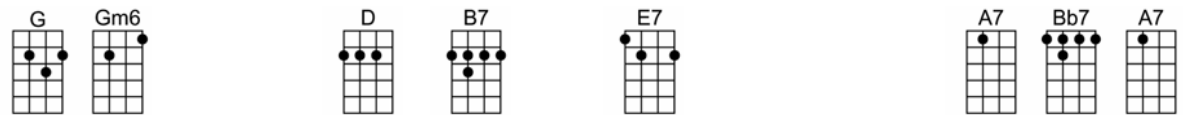

ANY TIME w.m.Herbert Happy Lawson
4/4 1...2...12

HIT D CHORD

Any time you're feeling lonely, any time you're feeling blue,

Any time you feel downhearted, that will prove your love for me is true.

Any time you're thinking 'bout me, that's the time I'll be think - in' of you

So any time you say you want me back again

That's the time I'll come back home to you.

ANY TIME w.m. Herbert Happy Lawson
4/4 1...2...12

HIT D CHORD

B7 **E7** **A7** **D** **D7**
Any time you're feeling lonely, any time you're feeling blue,

G **Gm6** **D** **B7** **E7** **A7**
Any time you feel down-hearted, that will prove your love for me is true.

B7 **E7** **A7** **G#7** **G7** **F#7**
Any time you're thinking 'bout me, that's the time I'll be think- in' of you

B7 **E7**
So any time you say you want me back again

A7 **D**
That's the time I'll come back home to you.