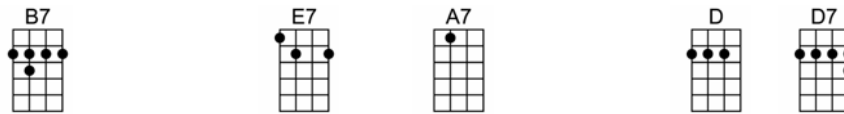

ANY TIME w.m.Herbert Happy Lawson
4/4 1...2...12

HIT D CHORD

Any time you're feeling lonely, any time you're feeling blue,

Any time you feel downhearted, that will prove your love for me is true.

Any time you're thinking 'bout me, that's the time I'll be think - in' of you

So any time you say you want me back again

That's the time I'll come back home to you.

ANY TIME w.m. Herbert Happy Lawson
4/4 1...2...12

HIT D CHORD

B7 **E7** **A7** **D** **D7**
Any time you're feeling lonely, any time you're feeling blue,

G **Gm6** **D** **B7** **E7** **A7**
Any time you feel down-hearted, that will prove your love for me is true.

B7 **E7** **A7** **G#7** **G7** **F#7**
Any time you're thinking 'bout me, that's the time I'll be think- in' of you

B7 **E7**
So any time you say you want me back again

A7 **D**
That's the time I'll come back home to you.