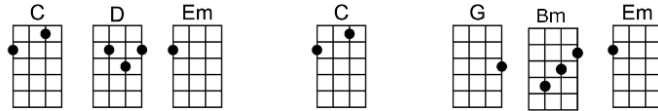

ANNIE'S SONG (BAR)-John Denver

3/4 123 123 12 (without intro)

Intro: | | | | | | | | |

You fill up my sens - es like a night in a forest

Like the mountains in spring-time like a walk in the rain

Like a storm in the de - sert like a sleepy blue ocean

You fill up my sens - es come fill me a-gain

Come let me love you, let me give my life to you

Let me drown in your laugh - ter, let me die in your arms

Let me lay down be-side you, let me always be with you

Come let me love you, come love me a-gain

p.2. Annie's Song

Instrumental- 2 1/2 lines of verse

Let me give my life to you

Come let me love you, come love me a-gain

You fill up my sens - es like a night in a forest

C D Em C G Bm Em
Let me lay down be-side you, let me always be with you

D C Bm Am7 D7 G Gsus4 G
Come let me love you, come love me a-gain

Instrumental- 2 1/2 lines of verse

C G Bm Em
Let me give my life to you