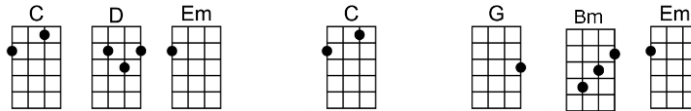

Like a storm in the de - sert like a sleepy blue ocean