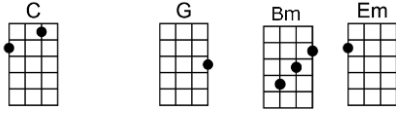

ANNIE'S SONG (BAR)-John Denver

3/4 123 123 12 (without intro)

Intro: | | | | | | | | |

You fill up my sens - es like a night in a forest

Like the mountains in spring-time like a walk in the rain

Like a storm in the de - sert like a sleepy blue ocean

You fill up my sens - es come fill me a-gain

Come let me love you, let me give my life to you

Let me drown in your laugh - ter, let me die in your arms

Let me lay down be-side you, let me always be with you

Come let me love you, come love me a-gain

p.2. Annie's Song

Instrumental- 2 1/2 lines of verse

Let me give my life to you

Come let me love you, come love me a-gain

You fill up my sens - es like a night in a forest

C D Em C G Bm Em
Let me lay down be-side you, let me always be with you

D C Bm Am7 D7 G Gsus4 G
Come let me love you, come love me a-gain

Instrumental- 2 1/2 lines of verse

C G Bm Em
Let me give my life to you