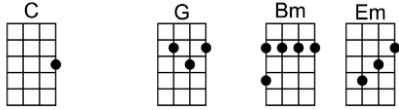

ANNIE'S SONG - John Denver

3/4 123 123 12 (without intro)

Intro: | | | | | | | | |

You fill up my sens - es like a night in a forest

Like the mountains in spring-time like a walk in the rain

Like a storm in the de - sert like a sleepy blue ocean

You fill up my sens - es come fill me a-gain

Come let me love you, let me give my life to you

Let me drown in your laugh - ter, let me die in your arms

Let me lay down be-side you, let me always be with you

Come let me love you, come love me a-gain

p.2. Annie's Song

Instrumental- 2 1/2 lines of verse

Let me give my life to you

Come let me love you, come love me a-gain

You fill up my sens - es like a night in a forest

C D Em C G Bm Em
Let me lay down be-side you, let me always be with you

D C Bm Am7 D7 G Gsus4 G
Come let me love you, come love me a-gain

Instrumental- 2 1/2 lines of verse

C G Bm Em
Let me give my life to you