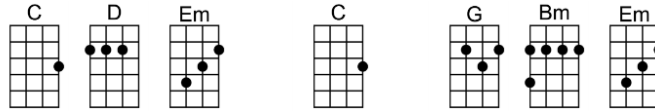

You fill up my sens - es come fill me a-gain

Come let me love you, let me give my life to you

Let me drown in your laugh - ter, let me die in your arms

Let me lay down be-side you, let me always be with you

Come let me love you, come love me a-gain

p.2. Annie's Song

Instrumental- 2 1/2 lines of verse

Let me give my life to you

Come let me love you, come love me a-gain

You fill up my sens - es like a night in a forest

Like the mountains in spring-time like a walk in the rain

Like a storm in the de - sert like a sleepy blue ocean

You fill up my sens - es come fill me a-gain

ANNIE'S SONG-John Denver

3/4 123 123 12 (without intro)

C D Em C G Bm Em
Let me lay down be-side you, let me always be with you

D C Bm Am7 D7 G Gsus4 G
Come let me love you, come love me a-gain

Instrumental- 2 1/2 lines of verse

C G Bm Em
Let me give my life to you