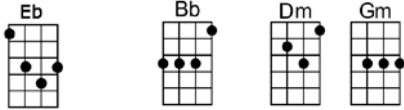

SING Bb

ANNIE'S SONG (BAR)-John Denver

3/4 123 123 12 (without intro)

Intro: |  |  |  |  |  |  |  | |

You fill up my sens - es like a night in a forest

Like the mountains in spring-time like a walk in the rain

Like a storm in the de - sert like a sleepy blue ocean

You fill up my sens - es come fill me a-gain

Come let me love you, let me give my life to you

Let me drown in your laugh - ter, let me die in your arms

Let me lay down be-side you, let me always be with you

Come let me love you, come love me a-gain

p.2. Annie's Song

Instrumental- 2 1/2 lines of verse

Let me give my life to you

Come let me love you, come love me a-gain

F Eb Dm Cm7 F7 Bb Bbsus4 Bb
Come let me love you, come love me a-gain

Instrumental- 2 1/2 lines of verse

Eb Bb Dm Gm
Let me give my life to you

F Eb Dm Cm7 F7 Bb Bbsus4 Bb
Come let me love you, come love me a-gain