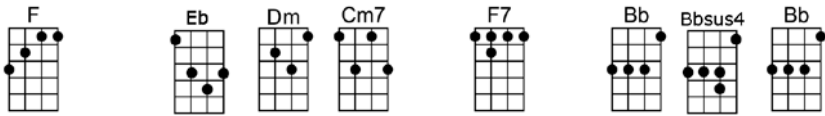

SING Bb

ANNIE'S SONG (BAR)-John Denver

3/4 123 123 12 (without intro)

Intro: |  |  |  |  |  |  |  | |

You fill up my sens - es like a night in a forest

Like the mountains in spring-time like a walk in the rain

Let me lay down be-side you, let me always be with you

Come let me love you, come love me a-gain

p.2. Annie's Song

Instrumental- 2 1/2 lines of verse

Let me give my life to you

Come let me love you, come love me a-gain

Repeat first verse, end on Bb.

ANNIE'S SONG-John Denver
3/4 123 123 12 (without intro)

Intro: | Bb | Bbsus4 | Bb | Bbsus4 | Bb | Bbsus4 | Bb | |

Eb F Gm Eb Bb Dm Gm
You fill up my sens-es like a night in a forest