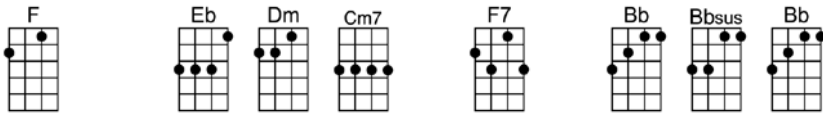

# ANNIE'S SONG - John Denver

3/4 123 123 12 (without intro)

**Intro:** |  |  |  |  |  |  |  | |

**You fill up my sens - es                    like a night in a forest**

**Like the mountains in spring-time                    like a walk in the rain**

**Let me drown in your laugh - ter,                    let me die in your arms**

**Let me lay down be-side    you,                    let me always be with you**

**Come let me love    you,                    come love me a-gain**

**p.2. Annie's Song**

**Instrumental- 2 1/2 lines of verse**

**Let me give my life to you**

**Come let me love you, come love me a-gain**

**Repeat first verse, end on Bb.**

**ANNIE'S SONG**-John Denver  
3/4 123 123 12 (without intro)

**Instrumental- 2 1/2 lines of verse**

Eb Bb Dm Gm  
Let me give my life to you

F Eb Dm Cm7 F7 Bb Bbsus4 Bb  
Come let me love you, come love me a-gain

**Repeat first verse, end on Bb.**