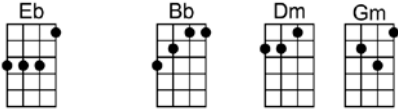

# ANNIE'S SONG - John Denver

3/4 123 123 12 (without intro)

**Intro:** |  |  |  |  |  |  |  | |

**You fill up my sens - es                    like a night in a forest**

**Like the mountains in spring-time                    like a walk in the rain**

**Let me drown in your laugh - ter,                    let me die in your arms**

**Let me lay down be-side    you,                    let me always be with you**

**Come let me love    you,                    come love me a-gain**

**p.2. Annie's Song**

**Instrumental- 2 1/2 lines of verse**

**Let me give my life to you**

**Come let me love you, come love me a-gain**

**Repeat first verse, end on Bb.**

**ANNIE'S SONG**-John Denver  
3/4 123 123 12 (without intro)

**Instrumental- 2 1/2 lines of verse**

Eb Bb Dm Gm  
Let me give my life to you

F Eb Dm Cm7 F7 Bb Bbsus4 Bb  
Come let me love you, come love me a-gain

**Repeat first verse, end on Bb.**