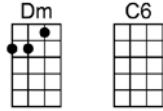

SING D

AND I LOVE HER

4/4 1...2...1234

Intro:

I give her all my love, that's all I do.

And if you saw my love, you'd love her too, I love her.

She gives me everything, and tender-ly.

The kiss my lover brings, she brings to me, and I love her.

Intro: Dm C6

Dm Am Dm Am
I give her all my love, that's all I do.

Dm Am F G7 CMA7 C6 CMA7 C6
And if you saw my love, you'd love her too, I love her.

Dm Am Dm Am
She gives me everything, and tender-ly.

Dm Am F G7 CMA7 C6 CMA7 C6
The kiss my lover brings, she brings to me, and I love her.