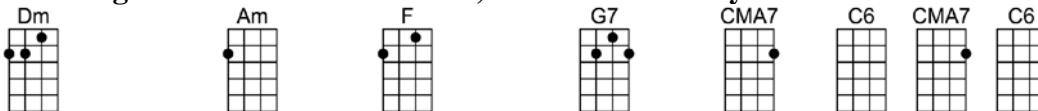

I know this love of mine will never die, and I love her.

Outro: