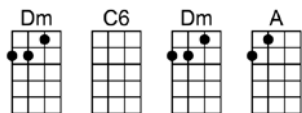

SING D

AND I LOVE HER

4/4 1...2...1234

Intro:

I give her all my love, that's all I do.

And if you saw my love, you'd love her too, I love her.

She gives me everything, and tender-ly.

The kiss my lover brings, she brings to me, and I love her.

A love like ours could never die, as long as I have you near me.

Bright are the stars that shine, dark is the sky.

I know this love of mine will never die, and I love her.

Outro:

AND I LOVE HER

4/4 1...2...1234

Intro: Dm C6

Dm Am Dm Am
I give her all my love, that's all I do.

Dm Am F G7 CMA7 C6 CMA7 C6
And if you saw my love, you'd love her too, I love her.

Dm Am Dm Am
She gives me everything, and tender-ly.

Dm Am F G7 CMA7 C6 CMA7 C6
The kiss my lover brings, she brings to me, and I love her.