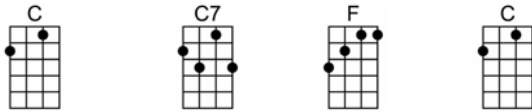

AMAZING GRACE II_(BAR)

3/4 123 12

A-mazing grace how sweet the sound

That saved a wretch like me.

I once was lost but now am found

Was blind but now I see.

AMAZING GRACE II

3/4 123 12

C C7 F C
A-mazing grace how sweet the sound

Am D7 G7sus G7
That saved a wretch like me.

C C7 F C
I once was lost but now am found

Am D7 G7sus G7 F C
Was blind but now I see.