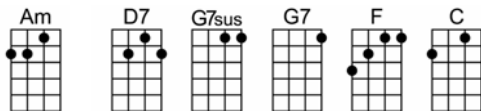

AMAZING GRACE II_(BAR)

3/4 123 12

A-mazing grace how sweet the sound

That saved a wretch like me.

I once was lost but now am found

Was blind but now I see.

AMAZING GRACE II

3/4 123 12

C C7 F C
A-mazing grace how sweet the sound

Am D7 G7sus G7
That saved a wretch like me.

C C7 F C
I once was lost but now am found

Am D7 G7sus G7 F C
Was blind but now I see.