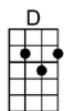

AMAZING GRACE-D(BAR)

3/4 123 12

A-mazing grace how sweet the sound

That saved a wretch like me.

I once was lost but now am found

Was blind but now I see.

AMAZING GRACE-D

3/4 123 12

D

G

D

A-mazing grace how sweet the sound

A7

That saved a wretch like me.

D

G