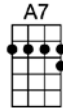

AMAZING GRACE-D(BAR)

3/4 123 12

A-mazing grace how sweet the sound

That saved a wretch like me.

I once was lost but now am found

Was blind but now I see.

AMAZING GRACE-D

3/4 123 12

D

G

D

A-mazing grace how sweet the sound

A7

That saved a wretch like me.

D

G