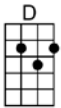

AMAZING GRACE-D(BAR)

3/4 123 12

A-mazing grace how sweet the sound

That saved a wretch like me.

I once was lost but now am found

Was blind but now I see.

AMAZING GRACE-D

3/4 123 12

D

G

D

A-mazing grace how sweet the sound

A7

That saved a wretch like me.

D

G