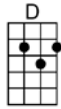

AMAZING GRACE-D(BAR)

3/4 123 12

A-mazing grace how sweet the sound

That saved a wretch like me.

I once was lost but now am found

Was blind but now I see.

AMAZING GRACE-D

3/4 123 12

D

G

D

A-mazing grace how sweet the sound

A7

That saved a wretch like me.

D

G