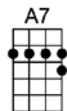

AMAZING GRACE-D(BAR)

3/4 123 12

A-mazing grace how sweet the sound

That saved a wretch like me.

I once was lost but now am found

Was blind but now I see.

AMAZING GRACE-D

3/4 123 12

D

G

D

A-mazing grace how sweet the sound

A7

That saved a wretch like me.

D

G