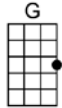

AMAZING GRACE-D(BAR)

3/4 123 12

A-mazing grace how sweet the sound

That saved a wretch like me.

I once was lost but now am found

Was blind but now I see.

AMAZING GRACE-D

3/4 123 12

D

G

D

A-mazing grace how sweet the sound

A7

That saved a wretch like me.

D

G