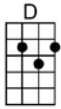

AMAZING GRACE-D(BAR)

3/4 123 12

A-mazing grace how sweet the sound

That saved a wretch like me.

I once was lost but now am found

Was blind but now I see.

AMAZING GRACE-D

3/4 123 12

D

G

D

A-mazing grace how sweet the sound

A7

That saved a wretch like me.

D

G