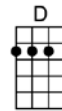

AMAZING GRACE-D

3/4 123 12

A-mazing grace how sweet the sound

That saved a wretch like me.

I once was lost but now am found

Was blind but now I see.

AMAZING GRACE-D

3/4 123 12

D **G** **D**
A-mazing grace how sweet the sound

A7
That saved a wretch like me.

D **G** **D**
I once was lost but now am found

A7 **D**
Was blind but now I see.