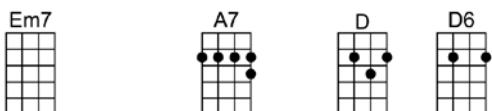

Not for just a year, but always.