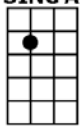

SING A

ALWAYS_(BAR)

3/4 123 123

Intro:

(each chord gets 3 beats)

I'll be loving you, always, with a love that's true, always

When the things you've planned need a helping hand

I will understand, always, always.

ALWAYS

Intro: G Em7b5 D B7 Em7 A7 D A7 (each chord gets 3 beats)

D A7 D
I'll be loving you, always, with a love that's true, always

F#
When the things you've planned need a helping hand

C#7 F# A7
I will understand, always, always.