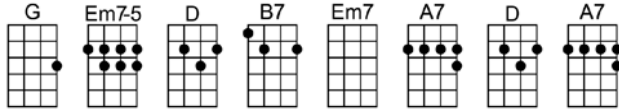

SING A

ALWAYS_(BAR)

3/4 123 123

Intro:

(each chord gets 3 beats)

I'll be loving you, always, with a love that's true, always

When the things you've planned need a helping hand

I will understand, always, always.

ALWAYS

Intro: G Em7b5 D B7 Em7 A7 D A7 (each chord gets 3 beats)

D A7 D
I'll be loving you, always, with a love that's true, always

F#
When the things you've planned need a helping hand

C#7 F# A7
I will understand, always, always.

D D C# C B B7 Em
Days may not be fair, always. That's when I'll be there, always.

G Em7b5 D B7
Not for just an hour, not for just a day

Em7 A7 D D7
Not for just a year, but always.

G Em7b5 D B7
Not for just an hour, not for just a day