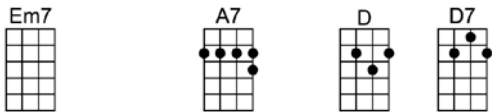

Not for just a year, but always.