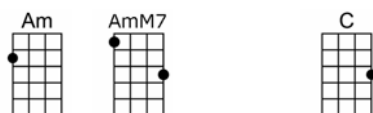

ALL MY LOVING

4/4 1234 12

Close your eyes and I'll kiss you, to-morrow I'll miss you

Re-member I'll always be true

And then while I'm a-way I'll write home every day

And I'll send all my loving to you

I'll pre-tend that I'm kissing the lips I am missing

And hope that my dreams will come true

And then while I'm a-way I'll write home every day

And I'll send all my loving to you

All my loving I will send to you

All my loving, darling, I'll be true.

ALL MY LOVING

4/4 1234 12

Dm G7 C Am
Close your eyes and I'll kiss you, to-morrow I'll miss you

F Dm Bb G7
Re-member I'll always be true

Dm G7 C Am
And then while I'm a-way I'll write home every day

F G7 C
And I'll send all my loving to you