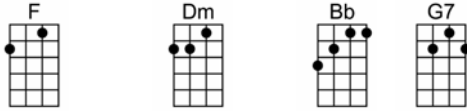

ALL MY LOVING

4/4 1234 12

Close your eyes and I'll kiss you, to-morrow I'll miss you

Re-member I'll always be true

And then while I'm a-way I'll write home every day

And I'll send all my loving to you

I'll pre-tend that I'm kissing the lips I am missing

And hope that my dreams will come true

And then while I'm a-way I'll write home every day

And I'll send all my loving to you

All my loving I will send to you

All my loving, darling, I'll be true.

ALL MY LOVING

4/4 1234 12

Dm G7 C Am
Close your eyes and I'll kiss you, to-morrow I'll miss you

F Dm Bb G7
Re-member I'll always be true

Dm G7 C Am
And then while I'm a-way I'll write home every day

F G7 C
And I'll send all my loving to you

Am AmM7 C
All my loving I will send to you

Am AmM7 C
All my loving, darling, I'll be true.