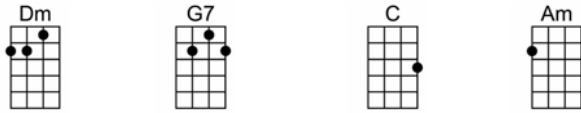

ALL MY LOVING

4/4 1234 12

Close your eyes and I'll kiss you, to-morrow I'll miss you

Re-member I'll always be true

And then while I'm a-way I'll write home every day

And I'll send all my loving to you

I'll pre-tend that I'm kissing the lips I am missing

And hope that my dreams will come true

And then while I'm a-way I'll write home every day

And I'll send all my loving to you

All my loving I will send to you

All my loving, darling, I'll be true.

ALL MY LOVING

4/4 1234 12

Dm G7 C Am
Close your eyes and I'll kiss you, to-morrow I'll miss you

F Dm Bb G7
Re-member I'll always be true

Dm G7 C Am
And then while I'm a-way I'll write home every day

F G7 C
And I'll send all my loving to you

Am AmM7 C
All my loving I will send to you

Am AmM7 C
All my loving, darling, I'll be true.