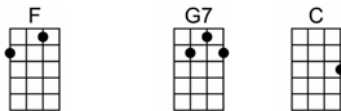

ALL MY LOVING

4/4 1234 12

Close your eyes and I'll kiss you, to-morrow I'll miss you

Re-member I'll always be true

And then while I'm a-way I'll write home every day

And I'll send all my loving to you

I'll pre-tend that I'm kissing the lips I am missing

And hope that my dreams will come true

And then while I'm a-way I'll write home every day

And I'll send all my loving to you

All my loving I will send to you

All my loving, darling, I'll be true.

ALL MY LOVING

4/4 1234 12

Dm G7 C Am
Close your eyes and I'll kiss you, to-morrow I'll miss you

F Dm Bb G7
Re-member I'll always be true

Dm G7 C Am
And then while I'm a-way I'll write home every day

F G7 C
And I'll send all my loving to you

Am AmM7 C
All my loving I will send to you

Am AmM7 C
All my loving, darling, I'll be true.