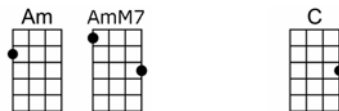

ALL MY LOVING

4/4 1234 12

Close your eyes and I'll kiss you, to-morrow I'll miss you

Re-member I'll always be true

And then while I'm a-way I'll write home every day

And I'll send all my loving to you

I'll pre-tend that I'm kissing the lips I am missing

And hope that my dreams will come true

And then while I'm a-way I'll write home every day

And I'll send all my loving to you

All my loving I will send to you

All my loving, darling, I'll be true.

ALL MY LOVING

4/4 1234 12

Dm G7 C Am
Close your eyes and I'll kiss you, to-morrow I'll miss you

F Dm Bb G7
Re-member I'll always be true

Dm G7 C Am
And then while I'm a-way I'll write home every day

F G7 C
And I'll send all my loving to you

Am AmM7 C
All my loving I will send to you

Am AmM7 C
All my loving, darling, I'll be true.