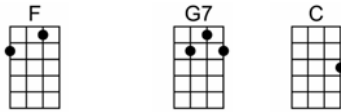

ALL MY LOVING

4/4 1234 12

Close your eyes and I'll kiss you, to-morrow I'll miss you

Re-member I'll always be true

And then while I'm a-way I'll write home every day

And I'll send all my loving to you

I'll pre-tend that I'm kissing the lips I am missing

And hope that my dreams will come true

And then while I'm a-way I'll write home every day

And I'll send all my loving to you

All my loving I will send to you

All my loving, darling, I'll be true.

ALL MY LOVING

4/4 1234 12

Dm G7 C Am
Close your eyes and I'll kiss you, to-morrow I'll miss you

F Dm Bb G7
Re-member I'll always be true

Dm G7 C Am
And then while I'm a-way I'll write home every day

F G7 C
And I'll send all my loving to you

Am AmM7 C
All my loving I will send to you

Am AmM7 C
All my loving, darling, I'll be true.