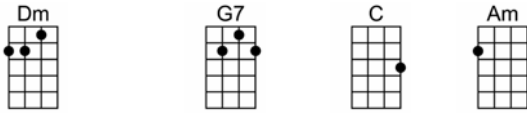

ALL MY LOVING

4/4 1234 12

Close your eyes and I'll kiss you, to-morrow I'll miss you

Re-member I'll always be true

And then while I'm a-way I'll write home every day

And I'll send all my loving to you

I'll pre-tend that I'm kissing the lips I am missing

And hope that my dreams will come true

And then while I'm a-way I'll write home every day

And I'll send all my loving to you

All my loving I will send to you

All my loving, darling, I'll be true.

ALL MY LOVING

4/4 1234 12

Dm G7 C Am
Close your eyes and I'll kiss you, to-morrow I'll miss you

F Dm Bb G7
Re-member I'll always be true

Dm G7 C Am
And then while I'm a-way I'll write home every day

F G7 C
And I'll send all my loving to you

Am AmM7 C
All my loving I will send to you

Am AmM7 C
All my loving, darling, I'll be true.