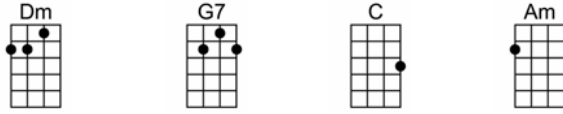

ALL MY LOVING

4/4 1234 12

Close your eyes and I'll kiss you, to-morrow I'll miss you

Re-member I'll always be true

And then while I'm a-way I'll write home every day

And I'll send all my loving to you

I'll pre-tend that I'm kissing the lips I am missing

And hope that my dreams will come true

And then while I'm a-way I'll write home every day

And I'll send all my loving to you

All my loving I will send to you

All my loving, darling, I'll be true.

ALL MY LOVING

Am AmM7 C
All my loving I will send to you

Am AmM7 C
All my loving, darling, I'll be true.