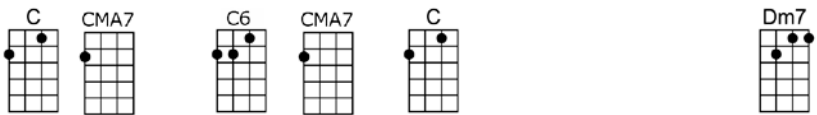

As I find you here a-gain a thought runs through my mind;