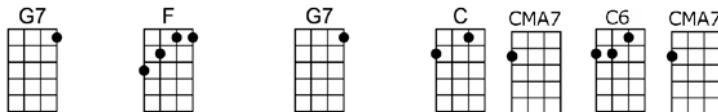

Our love is like a circle, let's go 'round one more time.

Chorus (All my life's.....)