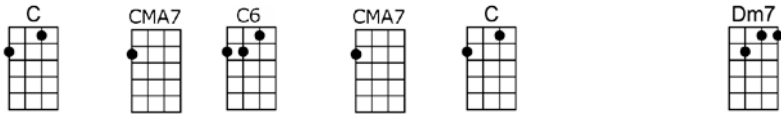

ALL MY LIFE'S A CIRCLE_(BAR)

4/4 1...2...1234

Intro:

CHORUS:

All my life's a circle, sunrise and sun-down;

The moon rolls thru the nighttime till the daybreak comes a-round.

All my life's a circle but I can't tell you why;

The seasons spinning round again, the years keep rollin' by.

Coda: repeat line, (start with Dm7), end on C

It seems like I've been here before, I can't remember when;

But I have this funny feeling that we'll all get together a-gain.

No straight lines make up my life and all my roads have bends;

There's no clear-cut beginnings and so far no dead-ends.

Chorus (All my life's.....)

p.2 All My Life's a Circle

I found you a thousand times, I guess you done the same;

C CMA7 C6 CMA7 C Dm7
All my life's a circle but I can't tell you why;

G7 F G7 C CMA7 C6 CMA7
The seasons spinning round again, the years keep rollin' by. Coda: repeat line,
(starting on Dm7),end on C

C CMA7 C6 CMA7 C Dm7
It seems like I've been here be-fore, I can't remember when;