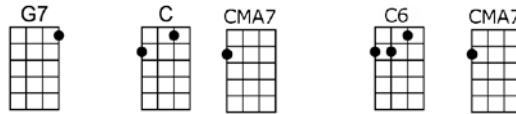

ALL MY LIFE'S A CIRCLE_(BAR)

4/4 1...2...1234

Intro:

CHORUS:

All my life's a circle, sunrise and sun-down;

The moon rolls thru the nighttime till the daybreak comes a-round.

All my life's a circle but I can't tell you why;

The seasons spinning round again, the years keep rollin' by.

Coda: repeat line, (start with Dm7), end on C

It seems like I've been here before, I can't remember when;

But I have this funny feeling that we'll all get together a-gain.

No straight lines make up my life and all my roads have bends;

There's no clear-cut beginnings and so far no dead-ends.

Chorus (All my life's.....)

p.2 All My Life's a Circle

I found you a thousand times, I guess you done the same;

4/4 1...2...1234

Intro: C CMA7 C6 CMA7 C CMA7 C6 CMA7
2 2 2 2 2 2 2 2

CHORUS:

C CMA7 C6 CMA7 C Dm7
All my life's a circle, sunrise and sun-down;

G7 C CMA7 C6 CMA7
The moon rolls thru the nighttime till the daybreak comes a-round.