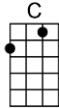

Ain't that a shame, my tears fell like rain, ain't that a shame, you're the one to blame