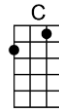

Ain't that a shame, my tears fell like rain, ain't that a shame, you're the one to blame