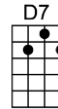

Ain't that a shame, my tears fell like rain, ain't that a shame, you're the one to blame