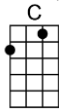

Ain't that a shame, my tears fell like rain, ain't that a shame, you're the one to blame