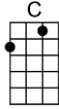

SING G#

AIN'T THAT A SHAME (BAR)-Fats Domino/Dave Bartholomew

4/4 1...2...123

You made me cry when you said, "Good-bye."

Ain't that a shame, my tears fell like rain, ain't that a shame, you're the one to blame