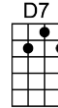

Ain't that a shame, my tears fell like rain, ain't that a shame, you're the one to blame