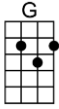

AIN'T THAT A SHAME - Fats Domino/Dave Bartholomew

4/4 1...2...123

You made me cry when you said, "Good-bye."

Ain't that a shame, my tears fell like rain, ain't that a shame, you're the one to blame

You broke my heart, when you said we'll part.

Instrumental verse

G
You made me cry when you said, "Goodbye."

G7 C G G7 C D7
Ain't that a shame, my tears fell like rain, ain't that a shame, you're the one to blame

G
Farewell, goodbye, although I'll cry,