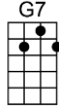

AIN'T THAT A SHAME - Fats Domino/Dave Bartholomew

4/4 1...2...123

You made me cry when you said, "Good-bye."

Ain't that a shame, my tears fell like rain, ain't that a shame, you're the one to blame

You broke my heart, when you said we'll part.

Instrumental verse

G
You made me cry when you said, "Goodbye."

G7 C G G7 C D7
Ain't that a shame, my tears fell like rain, ain't that a shame, you're the one to blame

G
Farewell, goodbye, although I'll cry,