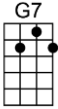

AIN'T THAT A SHAME - Fats Domino/Dave Bartholomew

4/4 1...2...123

You made me cry when you said, "Good-bye."

Ain't that a shame, my tears fell like rain, ain't that a shame, you're the one to blame

You broke my heart, when you said we'll part.

Instrumental verse

G
You made me cry when you said, "Goodbye."

G7 C G G7 C D7
Ain't that a shame, my tears fell like rain, ain't that a shame, you're the one to blame

G
Farewell, goodbye, although I'll cry,