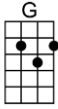

AIN'T THAT A SHAME - Fats Domino/Dave Bartholomew

4/4 1...2...123

You made me cry when you said, "Good-bye."

Ain't that a shame, my tears fell like rain, ain't that a shame, you're the one to blame

You broke my heart, when you said we'll part.

Instrumental verse

G
You made me cry when you said, "Goodbye."

G7 C G G7 C D7
Ain't that a shame, my tears fell like rain, ain't that a shame, you're the one to blame

G
Farewell, goodbye, although I'll cry,