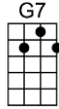

AIN'T THAT A SHAME - Fats Domino/Dave Bartholomew

4/4 1...2...123

You made me cry when you said, "Good-bye."

Ain't that a shame, my tears fell like rain, ain't that a shame, you're the one to blame

You broke my heart, when you said we'll part.

Instrumental verse

G
You made me cry when you said, "Goodbye."

G7 C G G7 C D7
Ain't that a shame, my tears fell like rain, ain't that a shame, you're the one to blame

G
Farewell, goodbye, although I'll cry,