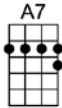

2:19 BLUES_(BAR)

4/4 1...2...123

Refrain:

Goin' down to the river gonna take along my rockin' chair, and if the blues don't get me

Gonna rock, gonna rock away from here.

I'm gonna lay my head down on some lonesome railroad line and let the 2:19

When he's tired of travelin' round from town to town.

Refrain

p.2 2:19 Blues

Well they ar-ressed me in a town-down-South, I had empty pockets, I was down in the mouth

They locked me up and threw away the key.

C **A7** **D7** **G7**
Tryin' to find some place to settle down.

C **E7** **F** **D**
Well there's just one thing I'd like to know and that's where in the world can a poor man go

C **A7** **D7** **G7** **C** **G7**
When he's tired of travelin' round from town to town.

Refrain

C **E7** **F** **D**
Well they ar-rested me in a town-down-South, I had empty pockets, I was down in the mouth

C **A7** **D7** **G7**
They locked me up and threw away the key.

C **E7** **F** **D**
I had bad food and a dirty cell, so I hit that guard and I ran like hell,