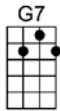

## Refrain:

Goin' down to the river gonna take along my rockin' chair, and if the blues don't get me

Gonna rock, gonna rock away from here.

I'm gonna lay my head down on some lonesome railroad line and let the 2:19

## Refrain

**p.2 2:19 Blues**

**Well they ar-ressed me in a town-down-South, I had empty pockets, I was down in the mouth**

**They locked me up and threw away the key.**

**I had bad food and a dirty cell, so I hit that guard and I ran like hell,**

**C** **A7** **D7** **G7** **C** **G7**  
When he's tired of travelin' round from town to town.

## Refrain

**C** **E7** **F** **D**  
Well they ar-rested me in a town-down-South, I had empty pockets, I was down in the mouth

**C** **A7** **D7** **G7**  
They locked me up and threw away the key.

**C** **E7** **F** **D**  
I had bad food and a dirty cell, so I hit that guard and I ran like hell,