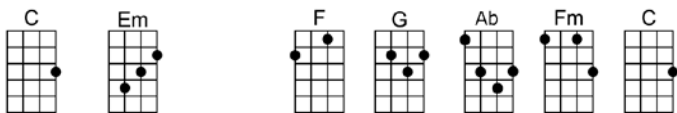

Come a-lo.....ong, 's'gonna paci - fy my mi.....i.....ind!