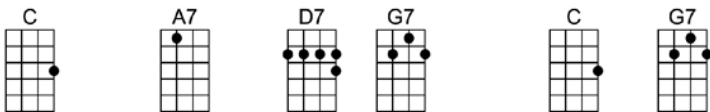

## Refrain

**p.2 2:19 Blues**

**Well they ar-ressed me in a town-down-South, I had empty pockets, I was down in the mouth**

**They locked me up and threw away the key.**

**I had bad food and a dirty cell, so I hit that guard and I ran like hell,**

## Refrain:

**C** **E7** **F** **D**  
Goin' down to the river gonna take along my rockin' chair, and if the blues don't get me

**C** **A7** **D7** **G7**  
Gonna rock, gonna rock away from here.

**C** **E7** **F** **D**  
I'm gonna lay my head down on some lonesome railroad line and let the 2:19

## Refrain

**C** **E7** **F** **D**  
Well they ar-rested me in a town-down-South, I had empty pockets, I was down in the mouth

**C** **A7** **D7** **G7**  
They locked me up and threw away the key.

**C** **E7** **F** **D**  
I had bad food and a dirty cell, so I hit that guard and I ran like hell,