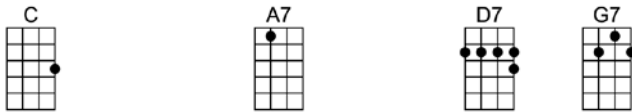

## Refrain:

Goin' down to the river gonna take along my rockin' chair, and if the blues don't get me

Gonna rock, gonna rock away from here.

I'm gonna lay my head down on some lonesome railroad line and let the 2:19

## Repeat Refrain

I keep movin' on down this railroad line, I got a heavy load, I got a worried mind,

Tryin' to find some place to settle down.

Well there's just one thing I'd like to know and that's where in the world can a poor man go

## Refrain

**p.2 2:19 Blues**

**Well they ar-ressed me in a town-down-South, I had empty pockets, I was down in the mouth**

**They locked me up and threw away the key.**

**I had bad food and a dirty cell, so I hit that guard and I ran like hell,**

## Refrain

**C** **E7** **F** **D**  
Well they ar-rested me in a town-down-South, I had empty pockets, I was down in the mouth

**C** **A7** **D7** **G7**  
They locked me up and threw away the key.

**C** **E7** **F** **D**  
I had bad food and a dirty cell, so I hit that guard and I ran like hell,